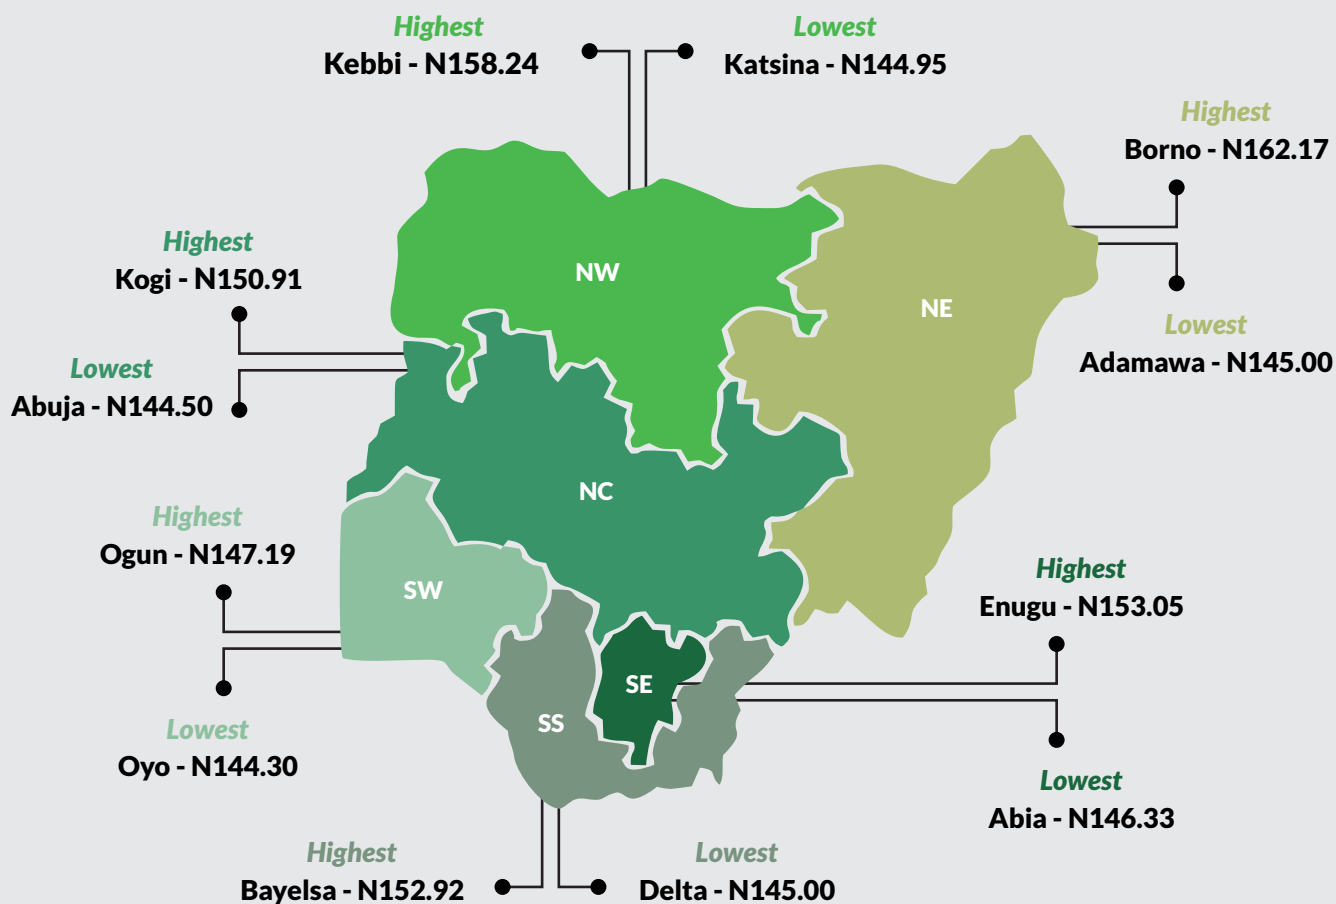

Average PMS Prices Across Zones