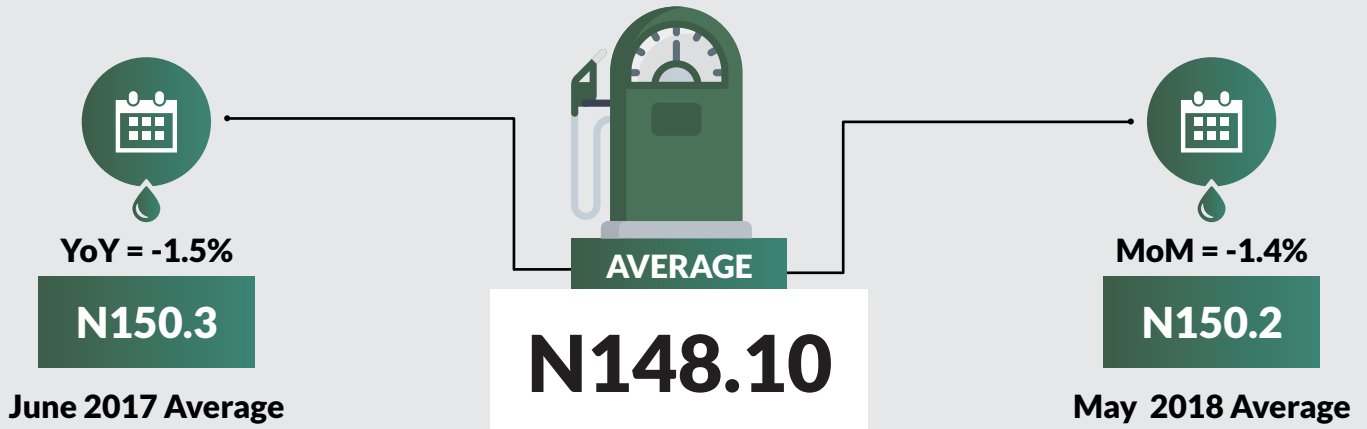

Executive Summary

Average price paid by consumers for premium motor spirit (petrol) decreased by -1.5% year-on-year and -1.4% month-on-month to N148.1 in June 2018 from N150.2 in May 2018.

States with the highest average price of premium motor spirit (petrol) were Borno (N162.17), Kebbi (N158.24) & Sokoto (N154.20).

States with the lowest average price of premium motor spirit (petrol) were Lagos (N144.90), Abuja (N144.50) & Oyo (N144.30).

Premium Motor Spirit (Petrol) Price Watch - June 2018

Average PMS Prices Across States

STATES WITH THE HIGHEST AVERAGE PRICES IN JUNE 2018

	June-18	YoY%	MoM%
BORNO	162.17	6.0	-2.4
KEBBI	158.24	0.7	4.0
SOKOTO	154.20	2.3	-2.8

STATES WITH THE LOWEST AVERAGE PRICES IN JUNE 2018

	June-18	YoY%	MoM%
LAGOS	144.91	-0.5	-0.6
ABUJA	144.50	-0.3	-0.3
OYO	144.30	-0.8	-0.5