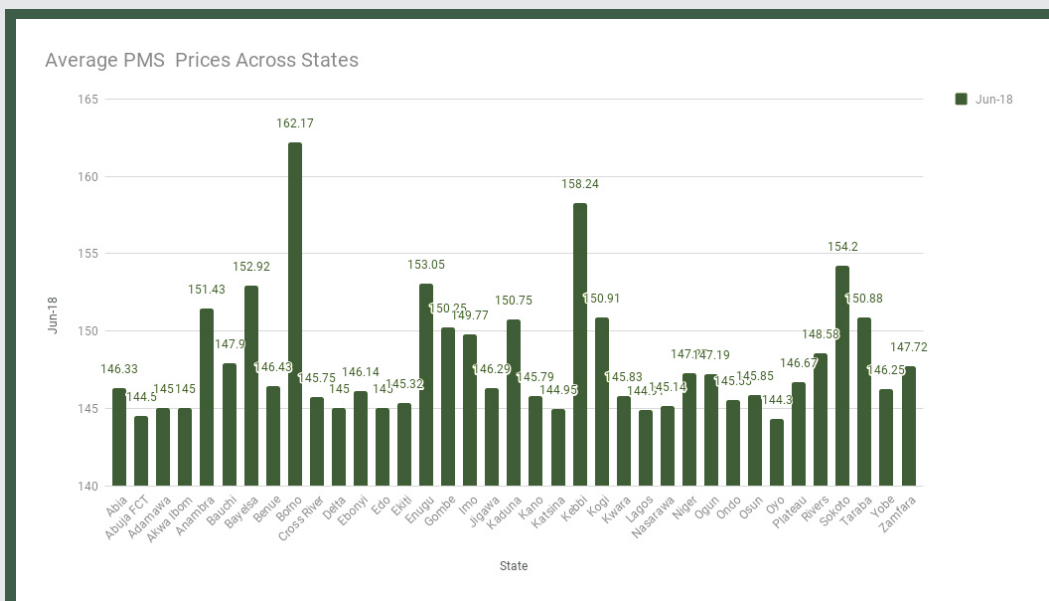

Executive Summary

Average price paid by consumers for premium motor spirit (petrol) decreased by -1.5% year-on-year and -1.4% month-on-month to N148.1 in June 2018 from N150.2 in May 2018.

States with the highest average price of premium motor spirit (petrol) were Borno (N162.17), Kebbi (N158.24) & Sokoto (N154.20).

States with the lowest average price of premium motor spirit (petrol) were Lagos (N144.90), Abuja (N144.50) & Oyo (N144.30).

Premium Motor Spirit (Petrol) Price Watch - June 2018

Average PMS Prices Across States

STATES WITH THE HIGHEST AVERAGE PRICES IN JUNE 2018

	June-18	YoY%	MoM%
BORNO	162.17	6.0	-2.4
KEBBI	158.24	0.7	4.0
SOKOTO	154.20	2.3	-2.8

STATES WITH THE LOWEST AVERAGE PRICES IN JUNE 2018

	June-18	YoY%	MoM%
LAGOS	144.91	-0.5	-0.6
ABUJA	144.50	-0.3	-0.3
OYO	144.30	-0.8	-0.5