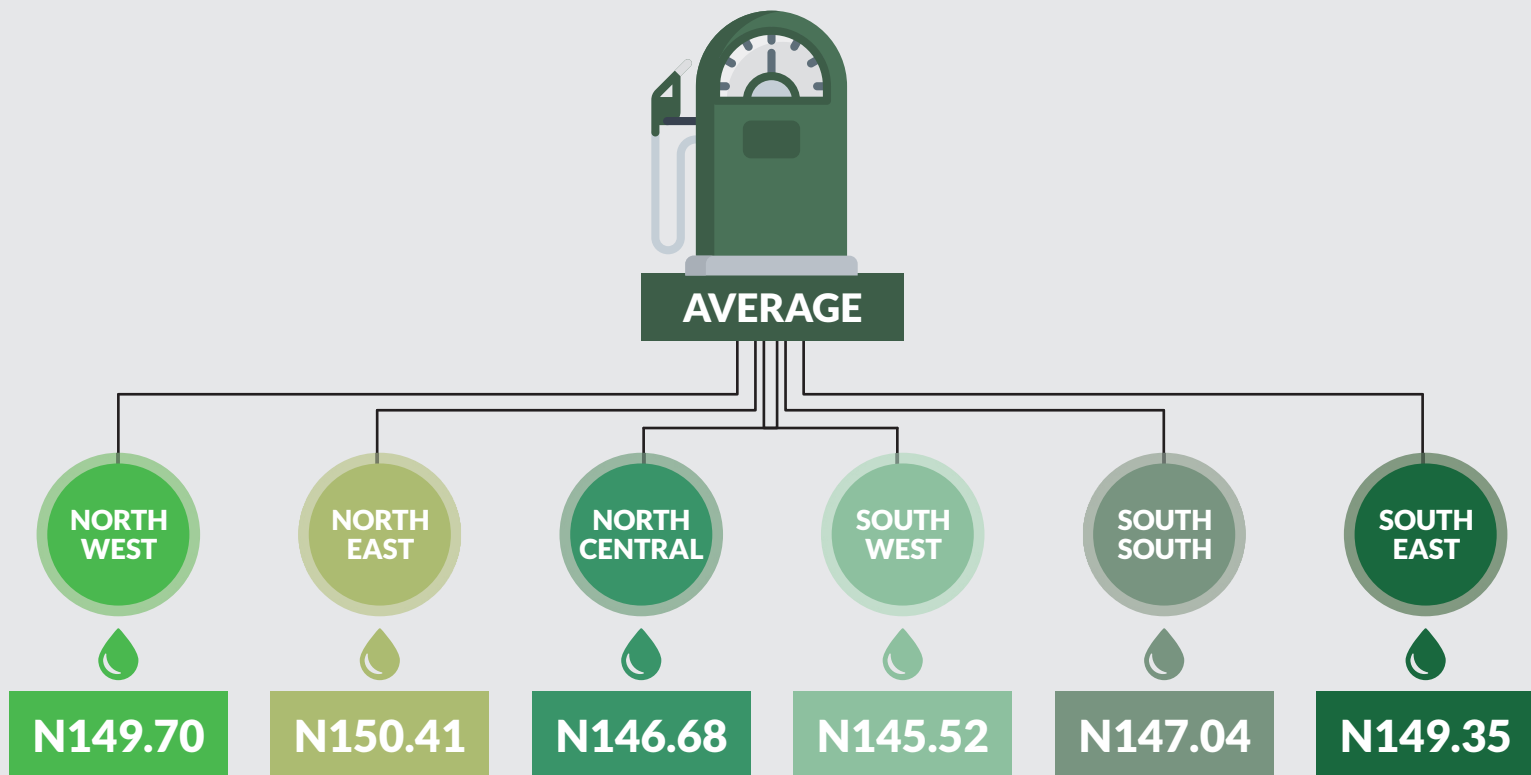

Average PMS Prices Across Zones