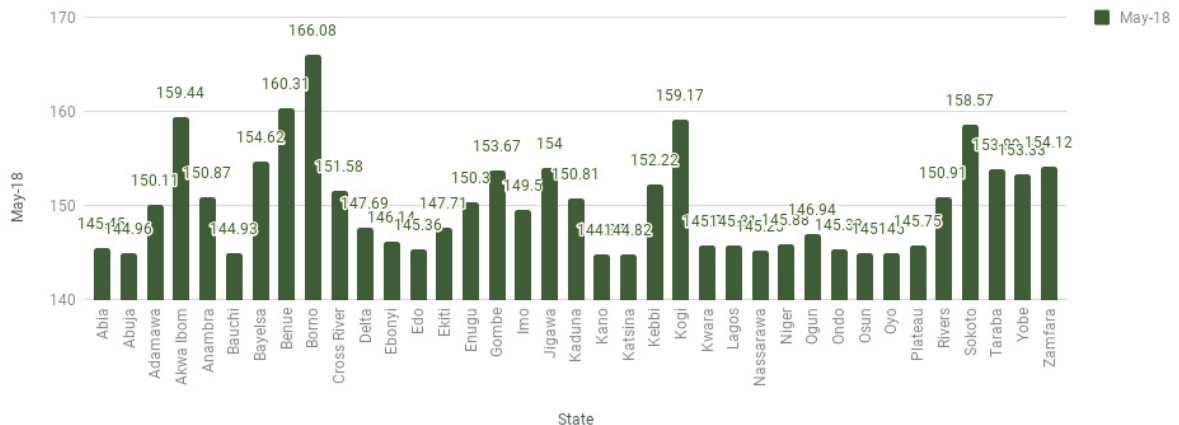

STATES WITH THE LOWEST AVERAGE PRICES IN MAY 2018

	May-18	YoY%	MoM%
BAUCHI	144.93	-1.7	0.5
KANO	144.87	-0.4	-0.2
KATSINA	144.82	-0.1	-2.0

Average PMS Prices Across States