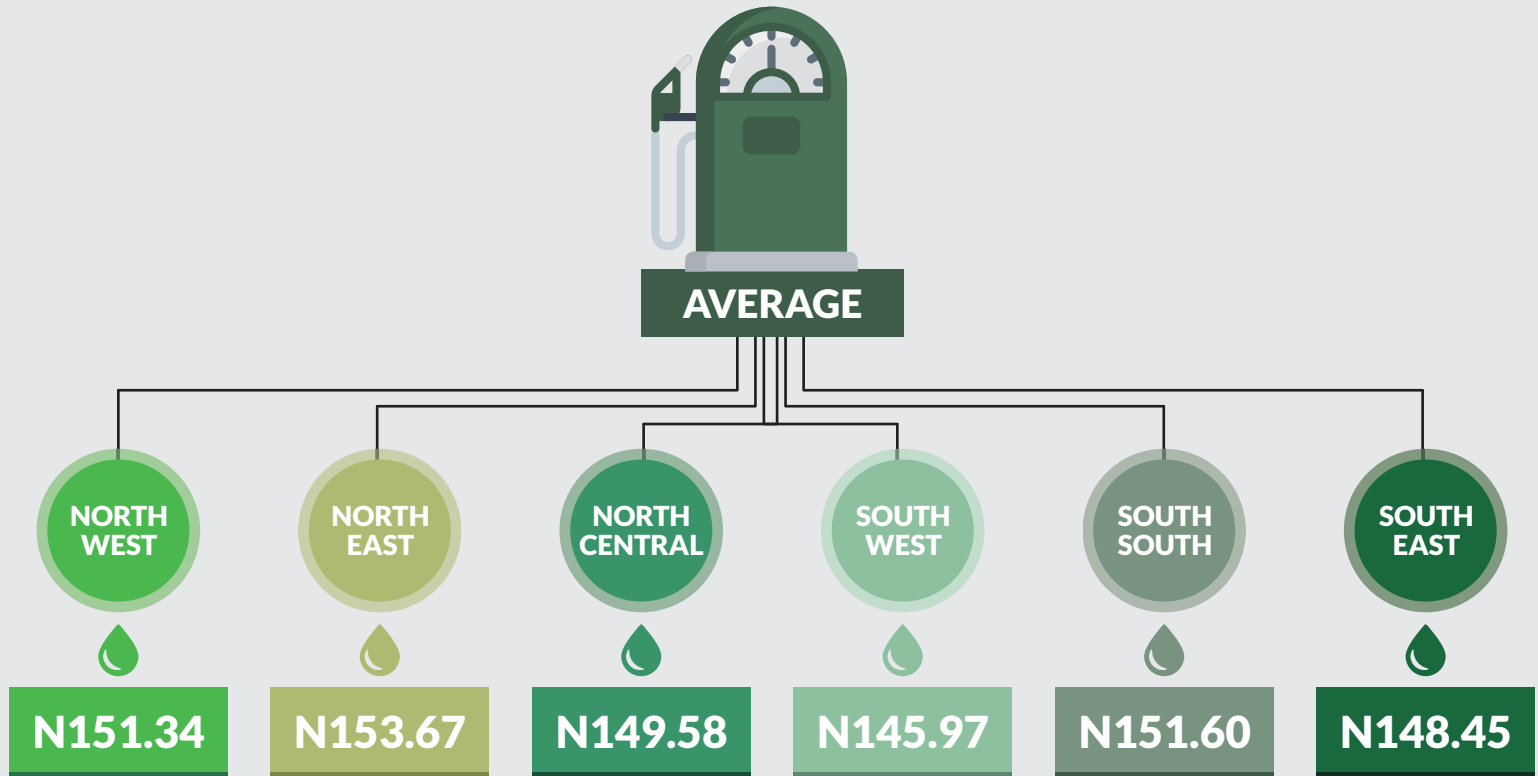

Average PMS Prices Across Zones