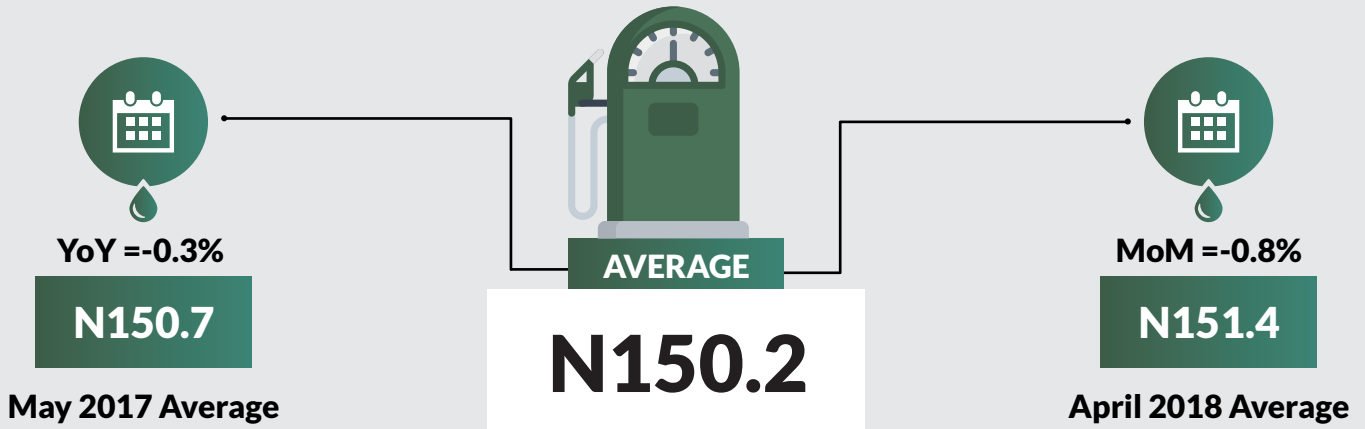

Executive Summary

Average price paid by consumers for premium motor spirit (petrol) decreased by -0.3% year-on-year and -0.8% month-on-month to N150.2 in May 2018 from N151.4 in April 2018.

States with the highest average price of premium motor spirit (petrol) were Borno (N166.08), Benue (N160.31) & Akwa Ibom (N159.44).

States with the lowest average price of premium motor spirit (petrol) were Katsina (N144.82), Kano (N144.87) & Bauchi (N144.93).

Premium Motor Spirit (Petrol) Price Watch - May 2018

Average PMS Prices Across States