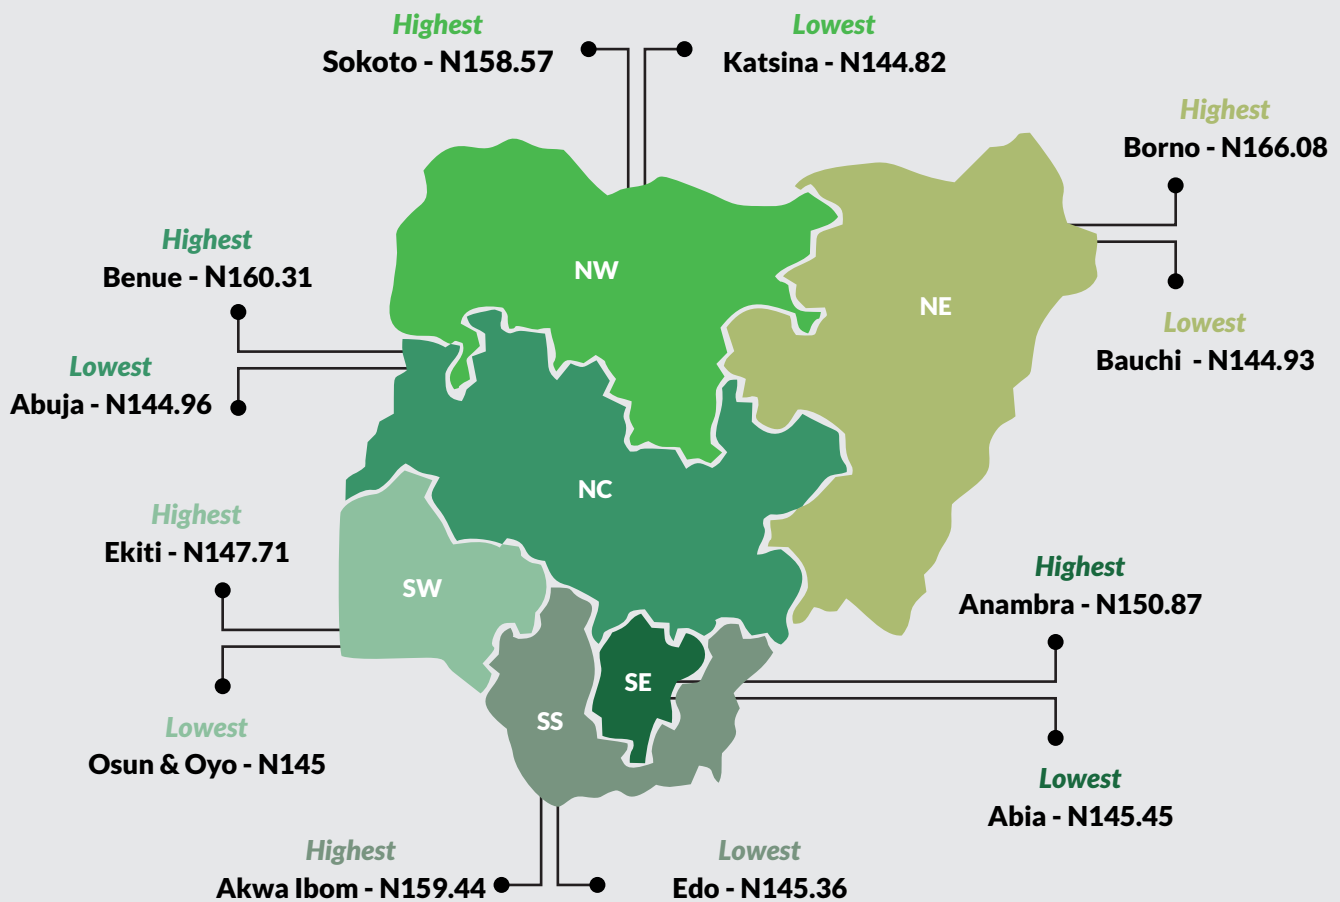

Average PMS Prices Across Zones