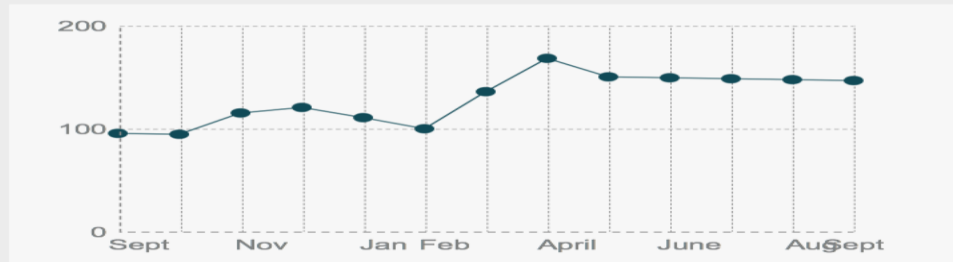

PREMIUM MOTOR SPIRIT (PETROL) PRICE WATCH (SEPTEMBER 2016)

States with the Highest Average Prices

States with the Lowest Average Prices

Average Petrol (N) Price from August 2015-September 2016

53% YEAR - ON - YEAR ; -0.6% MONTH - ON - MONTH

This report presents average monthly prices actually reportedly paid by households for PMS across the 36 States and FCT