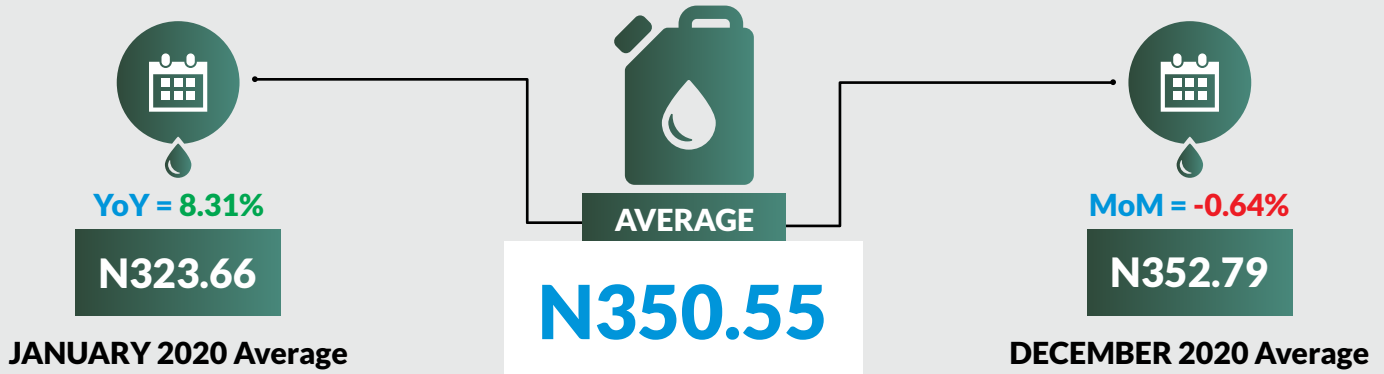

NATIONAL HOUSEHOLD KEROSENE PRICE WATCH - JANUARY 2021

Average Kerosene Prices per litre Across States