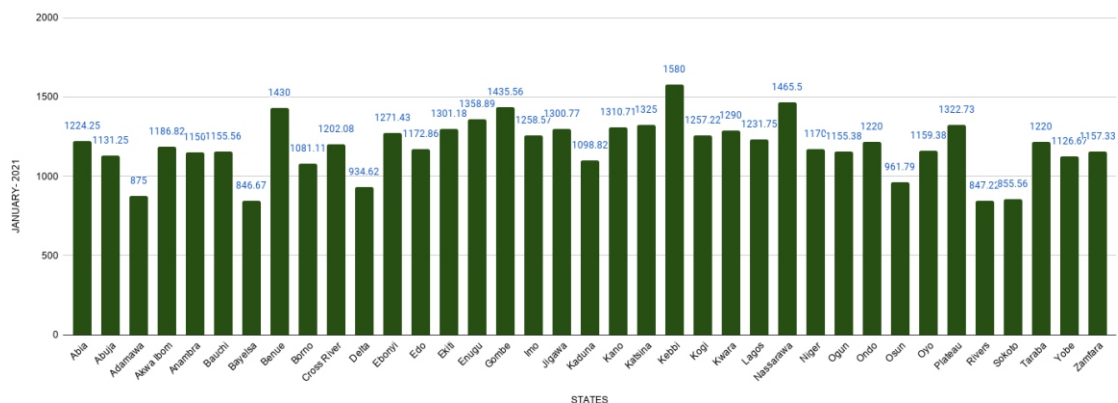

STATES WITH THE LOWEST AVERAGE PRICES IN JANUARY 2021

	Jan-21	YoY %	MoM %
BAYELSA	846.67	-24.04	9.42
RIVERS	847.22	-26.36	-7.08
SOKOTO	855.56	-29.87	16.67

AVERAGE KEROSENE PRICES PER GALLON ACROSS STATES