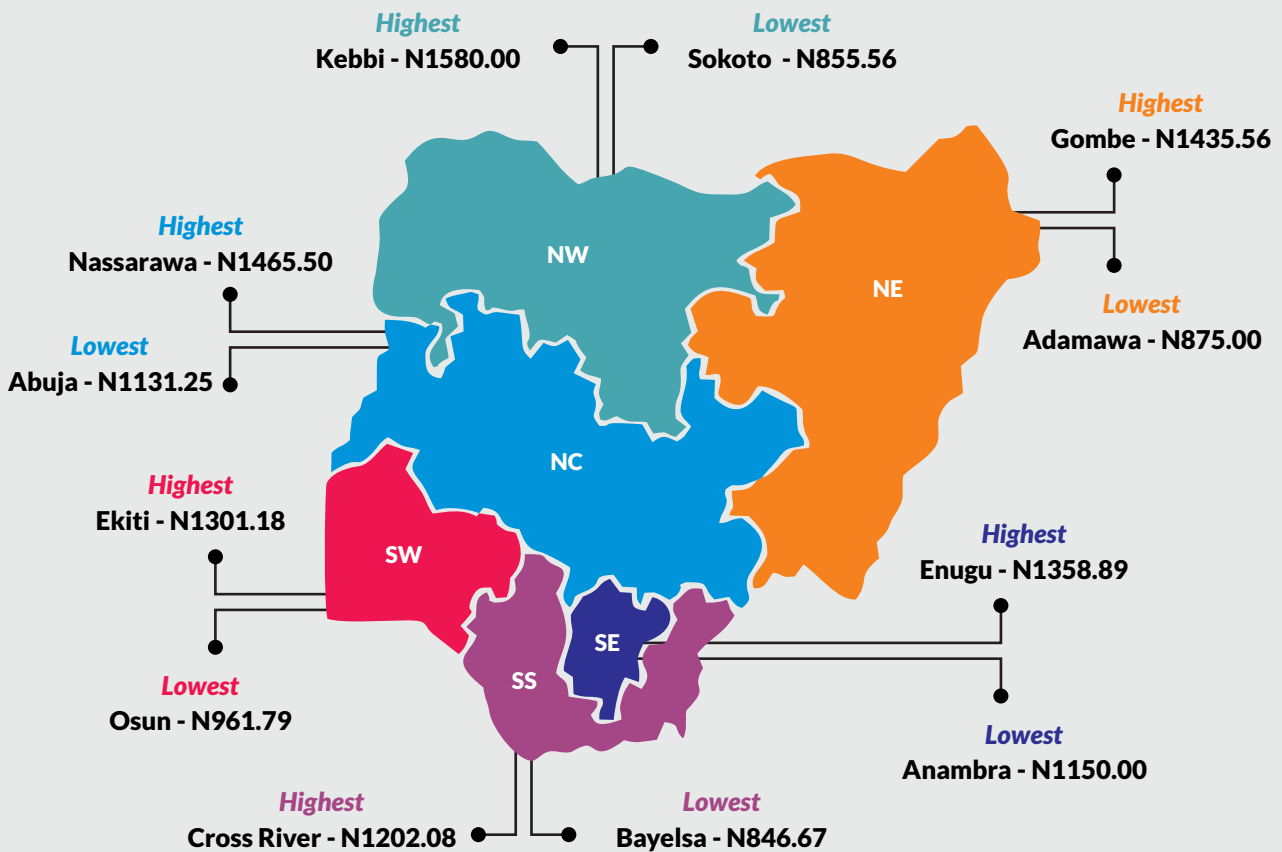

NATIONAL HOUSEHOLD KEROSENE PRICE WATCH - JANUARY 2021

Average Kerosene Prices per gallon Across Zones

NATIONAL HOUSEHOLD KEROSENE PRICE WATCH

- JANUARY 2021

12 Months Average Prices per gallon

February 2020	
Average	1223.50
YoY	1.14
MoM	0.44

March 2020	
Average	1215.25
YoY	2.05
MoM	-0.67

April 2020	
Average	1204.33
YoY	-0.63
MoM	-0.90

May 2020	
Average	1207.37
YoY	-0.26
MoM	0.25

January 2020	
Average	1218.09
YoY	2.55
MoM	0.44

June 2020	
Average	1202.04
YoY	-1.19
MoM	-0.44

AVERAGE

December 2020	
Average	1175.59
YoY	-3.06
MoM	-3.52

January 2021	
Average	1191.13
YoY	-2.21
MoM	1.32

July 2020	
Average	1207.43
YoY	-0.31
MoM	0.45

November 2020	
Average	1218.50
YoY	0.67
MoM	-1.18

October 2020	
Average	1233.00
YoY	1.91
MoM	0.27

September 2020	
Average	1229.66
YoY	1.02
MoM	0.92

August 2020	
Average	1218.48
YoY	0.66
MoM	0.92