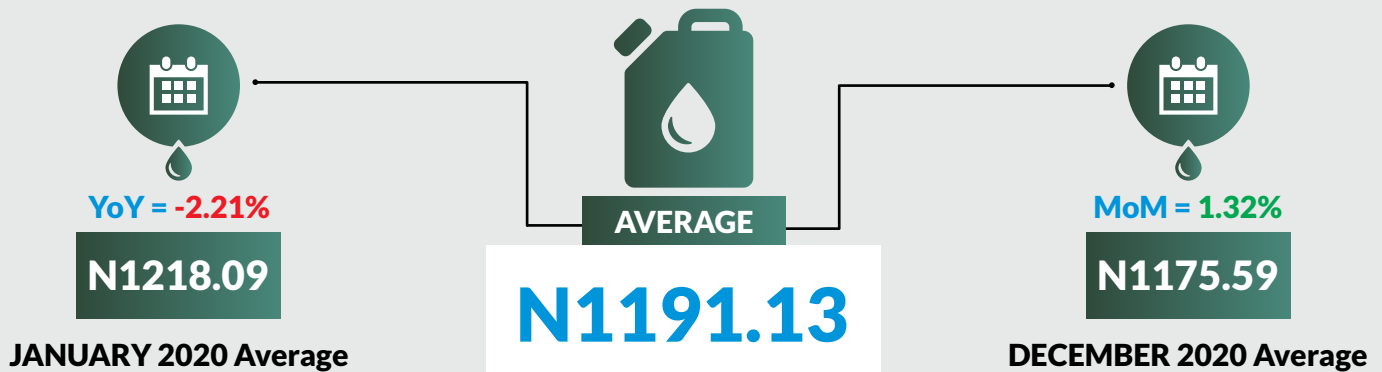

NATIONAL HOUSEHOLD KEROSENE PRICE WATCH - JANUARY 2021

Average Kerosene Prices per gallon Across States