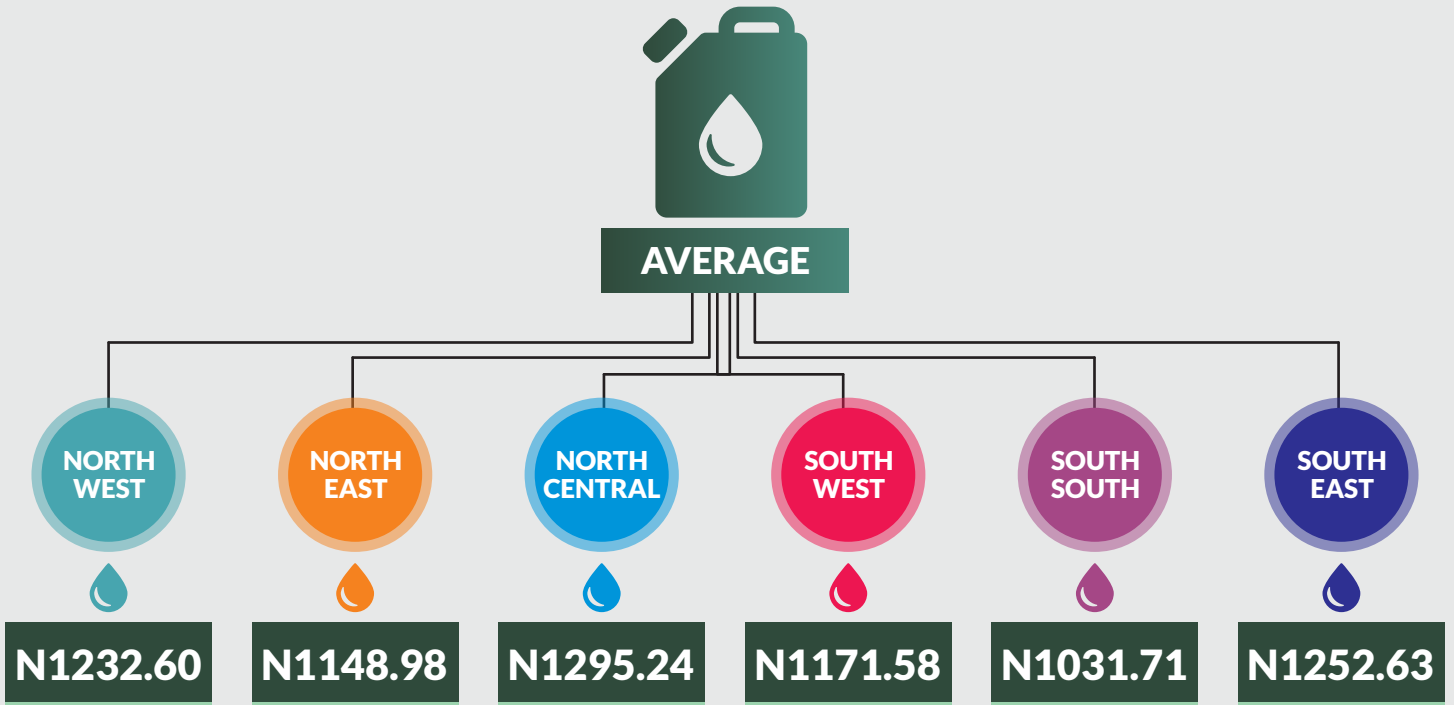

NATIONAL HOUSEHOLD KEROSENE PRICE WATCH - JANUARY 2021

Average Kerosene Prices per gallon Across Zones

NATIONAL HOUSEHOLD KEROSENE PRICE WATCH

- JANUARY 2021

12 Months Average Prices per gallon

February 2020	
Average	1223.50
YoY	1.14
MoM	0.44

March 2020	
Average	1215.25
YoY	2.05
MoM	-0.67

April 2020	
Average	1204.33
YoY	-0.63
MoM	-0.90

May 2020	
Average	1207.37
YoY	-0.26
MoM	0.25

January 2020	
Average	1218.09
YoY	2.55
MoM	0.44

June 2020	
Average	1202.04
YoY	-1.19
MoM	-0.44

AVERAGE

December 2020	
Average	1175.59
YoY	-3.06
MoM	-3.52

January 2021	
Average	1191.13
YoY	-2.21
MoM	1.32

July 2020	
Average	1207.43
YoY	-0.31
MoM	0.45

November 2020	
Average	1218.50
YoY	0.67
MoM	-1.18

October 2020	
Average	1233.00
YoY	1.91
MoM	0.27

September 2020	
Average	1229.66
YoY	1.02
MoM	0.92

August 2020	
Average	1218.48
YoY	0.66
MoM	0.92