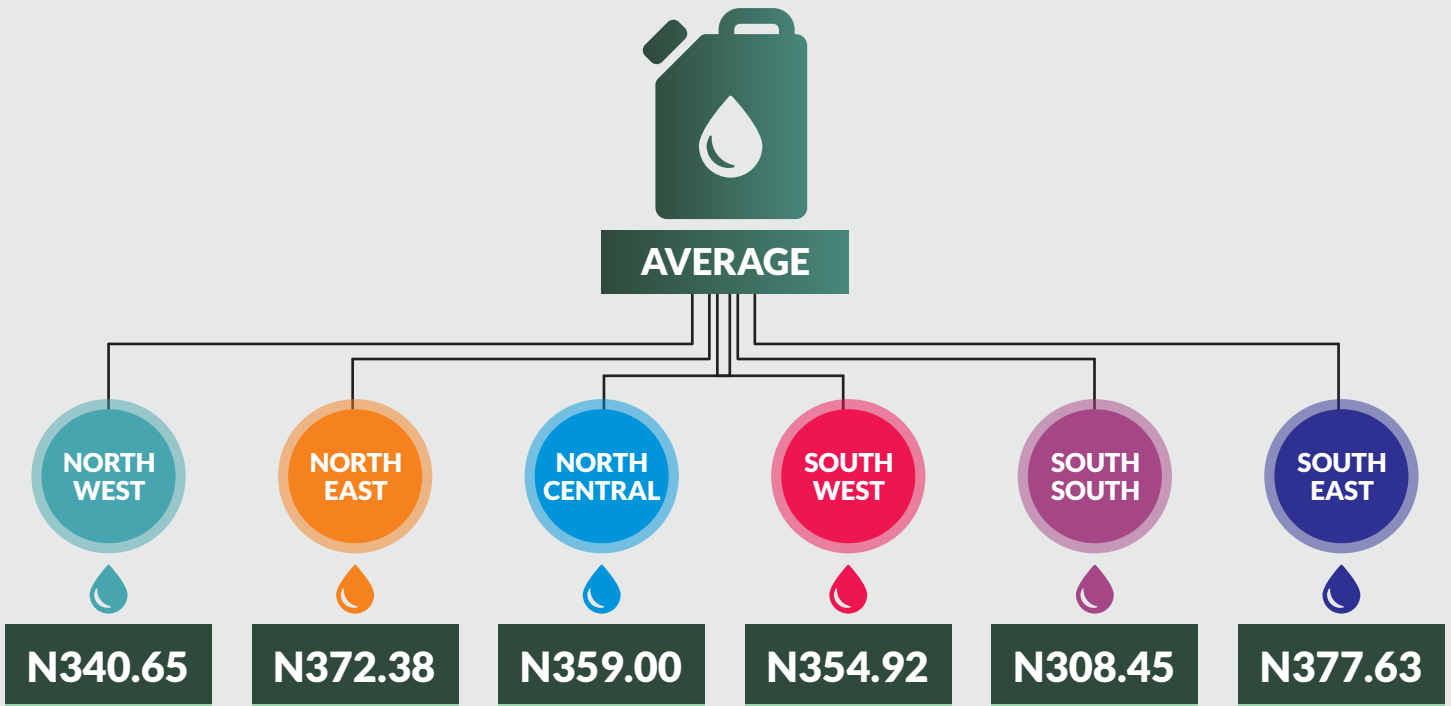

NATIONAL HOUSEHOLD KEROSENE PRICE WATCH - JANUARY 2021

Average Kerosene Prices per litre Across Zones

NATIONAL HOUSEHOLD KEROSENE PRICE WATCH - JANUARY 2021

12 Months Average Prices per Litre

February 2020	
Average	326.93
YoY	7.04
MoM	1.01

March 2020	
Average	334.16
YoY	9.94
MoM	2.21

April 2020	
Average	342.33
YoY	8.24
MoM	2.44

May 2020	
Average	333.39
YoY	5.53
MoM	-2.61

January 2020	
Average	323.66
YoY	5.68
MoM	0.96

June 2020	
Average	334.08
YoY	5.58
MoM	0.21

AVERAGE

December 2020	
Average	352.79
YoY	10.05
MoM	-0.17

January 2021	
Average	350.55
YoY	8.31
MoM	-0.64

July 2020	
Average	335.54
YoY	6.17
MoM	0.44

November 2020	
Average	353.38
YoY	11.29
MoM	0.13

October 2020	
Average	352.93
YoY	8.69
MoM	1.42

September 2020	
Average	347.98
YoY	9.27
MoM	0.42

August 2020	
Average	346.53
YoY	7.41
MoM	3.28