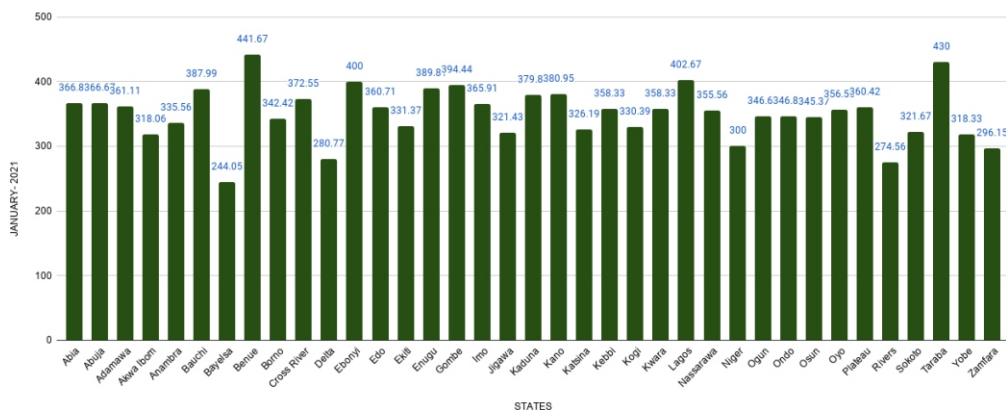

STATES WITH THE LOWEST AVERAGE PRICES IN JANUARY 2021

	Jan-21	YoY %	MoM %
BAYELSA	244.05	-18.65	3.43
RIVERS	274.56	-5.59	-9.10
DELTA	280.77	-1.48	-8.75

AVERAGE KEROSENE PRICES PER LITRE ACROSS STATES