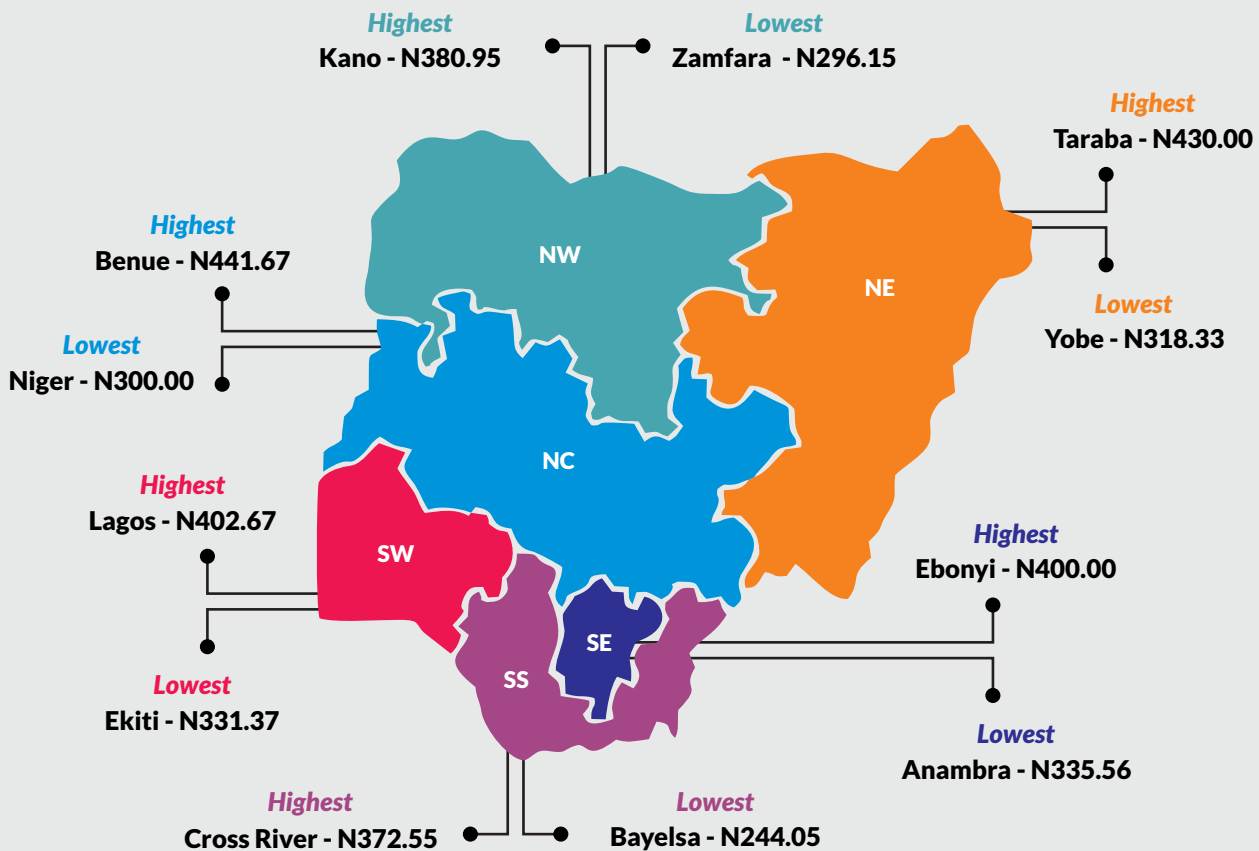

NATIONAL HOUSEHOLD KEROSENE PRICE WATCH - JANUARY 2021

Average Kerosene Prices per litre Across Zones

NATIONAL HOUSEHOLD KEROSENE PRICE WATCH - JANUARY 2021

12 Months Average Prices per Litre

February 2020	
Average	326.93
YoY	7.04
MoM	1.01

March 2020	
Average	334.16
YoY	9.94
MoM	2.21

April 2020	
Average	342.33
YoY	8.24
MoM	2.44

May 2020	
Average	333.39
YoY	5.53
MoM	-2.61

January 2020	
Average	323.66
YoY	5.68
MoM	0.96

June 2020	
Average	334.08
YoY	5.58
MoM	0.21

AVERAGE

December 2020	
Average	352.79
YoY	10.05
MoM	-0.17

January 2021	
Average	350.55
YoY	8.31
MoM	-0.64

July 2020	
Average	335.54
YoY	6.17
MoM	0.44

November 2020	
Average	353.38
YoY	11.29
MoM	0.13

October 2020	
Average	352.93
YoY	8.69
MoM	1.42

September 2020	
Average	347.98
YoY	9.27
MoM	0.42

August 2020	
Average	346.53
YoY	7.41
MoM	3.28