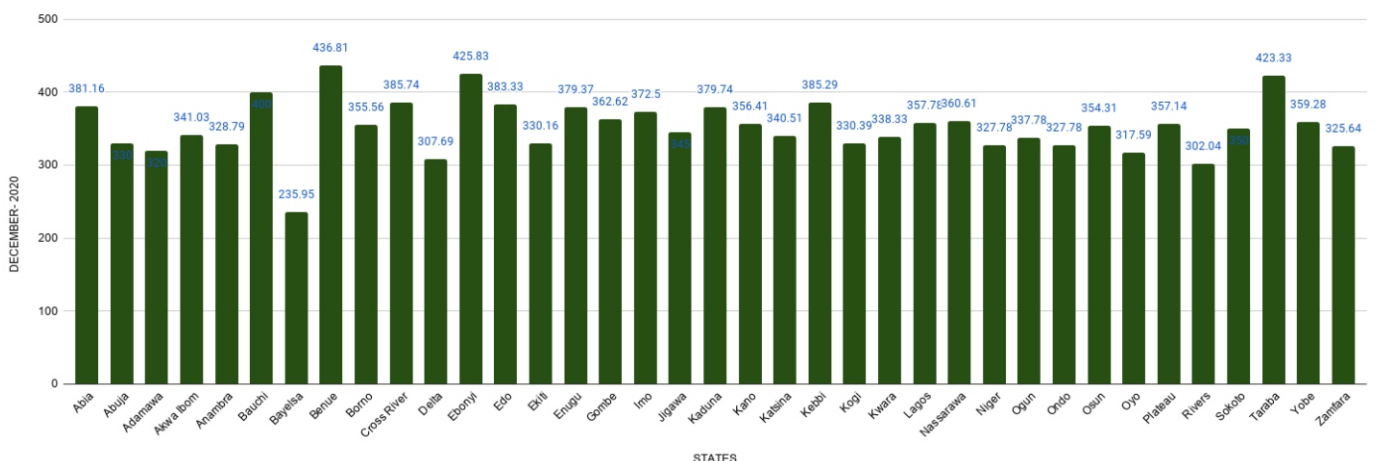

Similarly, average price per gallon paid by consumers for National Household Kerosene decreased by -3.52% month-on-month and by -3.06% year-on-year to N1,175.59 in December 2020 from N1,218.50 in November 2020.

States with the highest average price per gallon of kerosene were Kebbi (N1,534.21), Nasarawa (N1,488.00) and Benue (N1,450.00).

States with the lowest average price per gallon of kerosene were Sokoto (N733.33), Bayelsa (N773.75) and Adamawa (N822.00).

NATIONAL HOUSEHOLD KEROSENE PRICE WATCH - DECEMBER 2020

Average Kerosene Prices per litre Across States

STATES WITH THE HIGHEST AVERAGE PRICES IN DECEMBER 2020

	Dec-20	YoY %	MoM %
BENUE	436.81	28.06	1.78
EBONYI	425.83	38.11	-1.73
TARABA	423.33	27.64	2.87

STATES WITH THE LOWEST AVERAGE PRICES IN DECEMBER 2020

	Dec-20	YoY %	MoM %
BAYELSA	235.95	-26.86	10.80
RIVERS	302.04	0.68	6.60
DELTA	307.69	18.13	-6.42

AVERAGE KEROSENE PRICES PER LITRE ACROSS STATES

NATIONAL HOUSEHOLD KEROSENE PRICE WATCH - DECEMBER 2020