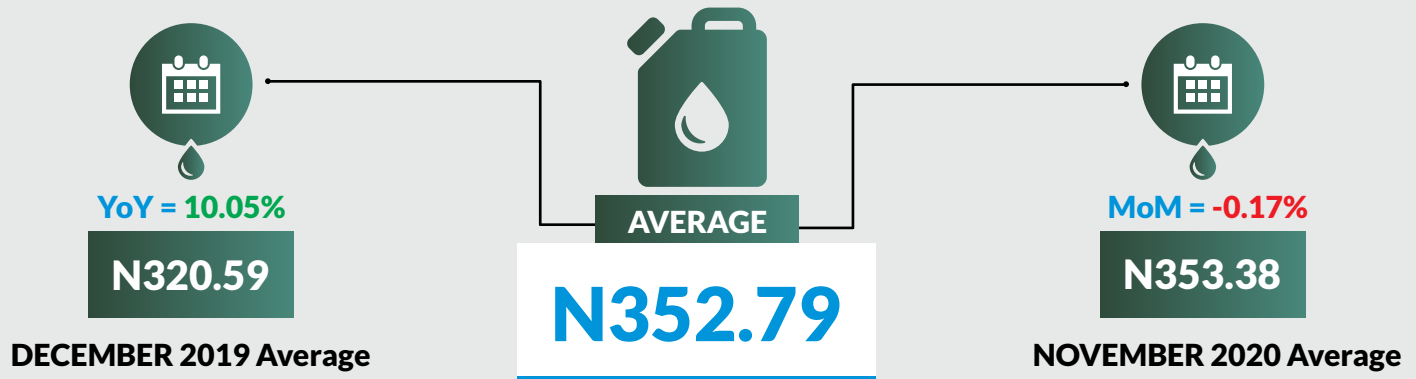

NATIONAL HOUSEHOLD KEROSENE PRICE WATCH - DECEMBER 2020

Average Kerosene Prices per litre Across States