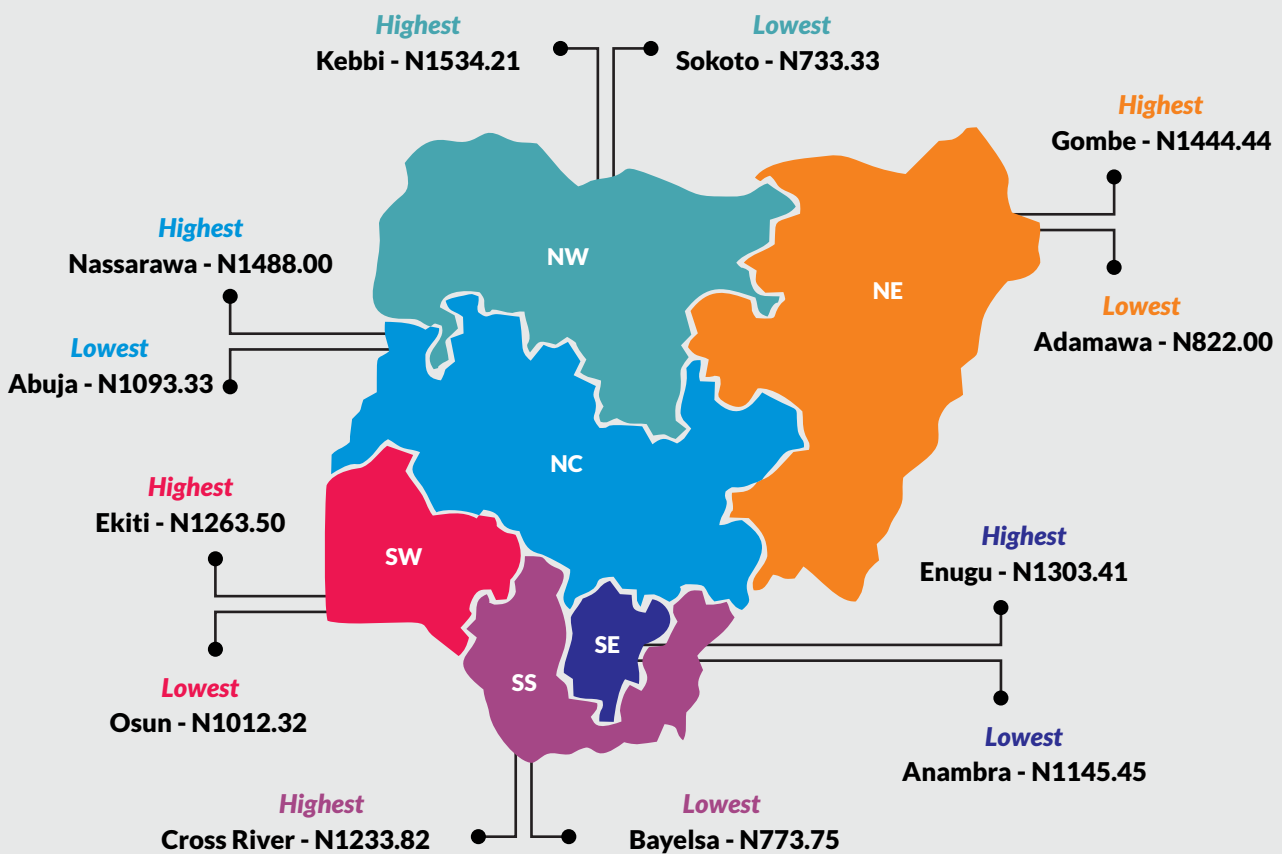

NATIONAL HOUSEHOLD KEROSENE PRICE WATCH - DECEMBER 2020

Average Kerosene Prices per gallon Across Zones

NATIONAL HOUSEHOLD KEROSENE PRICE WATCH

- DECEMBER 2020

12 Months Average Prices per gallon

January 2020	
Average	1218.09
YoY	2.55
MoM	0.44

February 2020	
Average	1223.50
YoY	1.14
MoM	0.44

March 2020	
Average	1215.25
YoY	2.05
MoM	-0.67

April 2020	
Average	1204.33
YoY	-0.63
MoM	-0.90

December 2019	
Average	1212.75
YoY	4.87
MoM	0.20

May 2020	
Average	1207.37
YoY	-0.26
MoM	0.25

AVERAGE

November 2020	
Average	1218.50
YoY	0.67
MoM	-1.18

December 2020	
Average	1175.59
YoY	-3.06
MoM	-3.52

June 2020	
Average	1202.04
YoY	-1.19
MoM	-0.44

October 2020	
Average	1233.00
YoY	1.91
MoM	0.27

September 2020	
Average	1229.66
YoY	1.02
MoM	0.92

August 2020	
Average	1218.48
YoY	0.66
MoM	0.92

July 2020	
Average	1207.43
YoY	-0.31
MoM	0.45