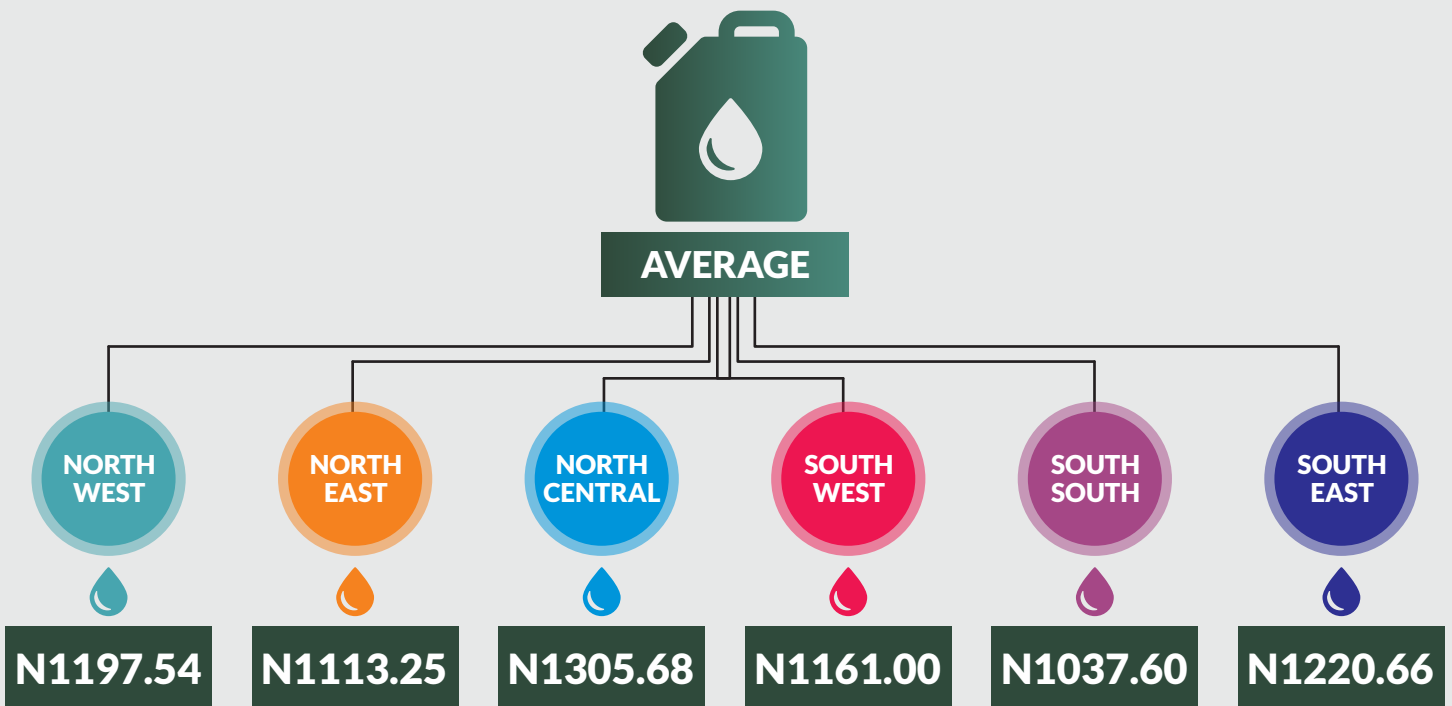

NATIONAL HOUSEHOLD KEROSENE PRICE WATCH - DECEMBER 2020

Average Kerosene Prices per gallon Across Zones

NATIONAL HOUSEHOLD KEROSENE PRICE WATCH

- DECEMBER 2020

12 Months Average Prices per gallon

January 2020	
Average	1218.09
YoY	2.55
MoM	0.44

February 2020	
Average	1223.50
YoY	1.14
MoM	0.44

March 2020	
Average	1215.25
YoY	2.05
MoM	-0.67

April 2020	
Average	1204.33
YoY	-0.63
MoM	-0.90

December 2019	
Average	1212.75
YoY	4.87
MoM	0.20

May 2020	
Average	1207.37
YoY	-0.26
MoM	0.25

AVERAGE

November 2020	
Average	1218.50
YoY	0.67
MoM	-1.18

December 2020	
Average	1175.59
YoY	-3.06
MoM	-3.52

June 2020	
Average	1202.04
YoY	-1.19
MoM	-0.44

October 2020	
Average	1233.00
YoY	1.91
MoM	0.27

September 2020	
Average	1229.66
YoY	1.02
MoM	0.92

August 2020	
Average	1218.48
YoY	0.66
MoM	0.92

July 2020	
Average	1207.43
YoY	-0.31
MoM	0.45