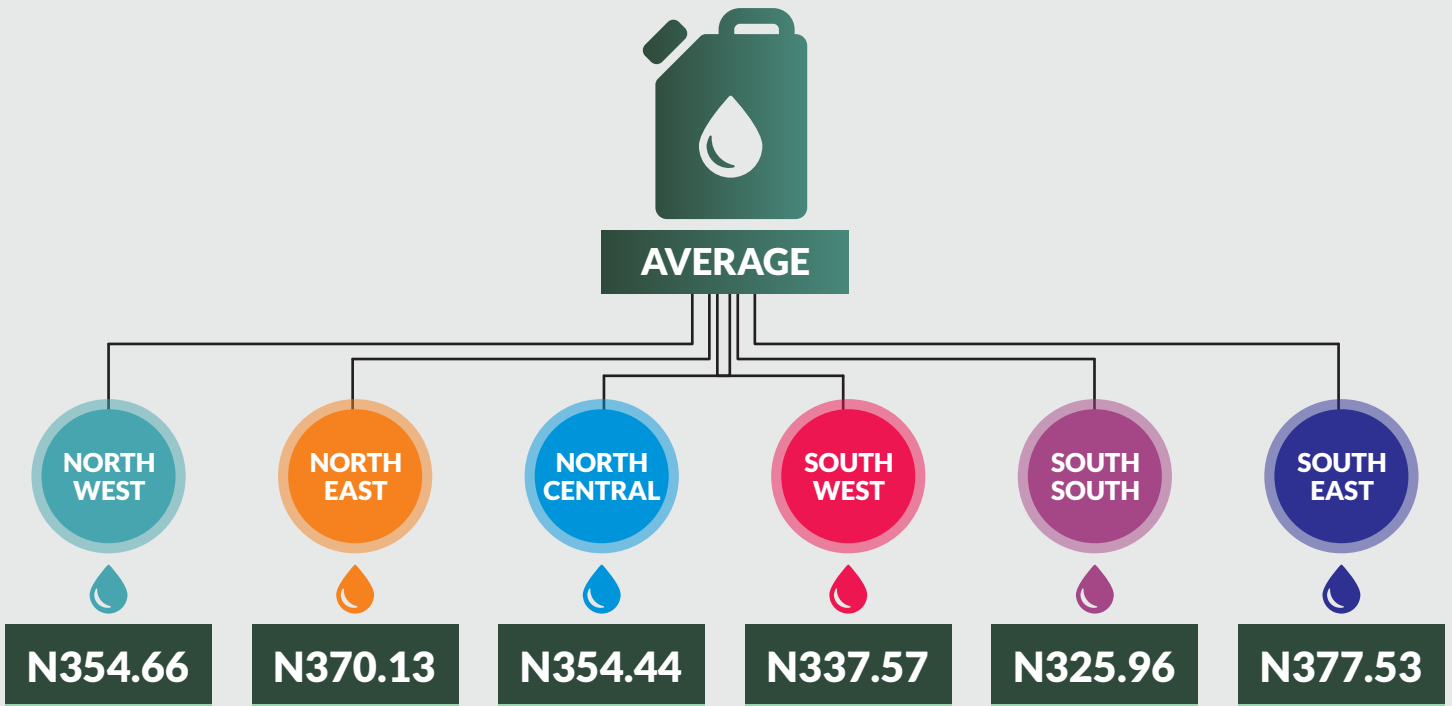

States with the highest average price per gallon of kerosene were Kebbi (N1,534.21), Nasarawa (N1,488.00) and Benue (N1,450.00).

States with the lowest average price per gallon of kerosene were Sokoto (N733.33), Bayelsa (N773.75) and Adamawa (N822.00).

NATIONAL HOUSEHOLD KEROSENE PRICE WATCH - DECEMBER 2020

Average Kerosene Prices per litre Across States

STATES WITH THE HIGHEST AVERAGE PRICES IN DECEMBER 2020

	Dec-20	YoY %	MoM %
BENUE	436.81	28.06	1.78
EBONYI	425.83	38.11	-1.73
TARABA	423.33	27.64	2.87

STATES WITH THE LOWEST AVERAGE PRICES IN DECEMBER 2020

	Dec-20	YoY %	MoM %
BAYELSA	235.95	-26.86	10.80
RIVERS	302.04	0.68	6.60
DELTA	307.69	18.13	-6.42

AVERAGE KEROSENE PRICES PER LITRE ACROSS STATES

NATIONAL HOUSEHOLD KEROSENE PRICE WATCH - DECEMBER 2020

Average Kerosene Prices per litre Across Zones

NATIONAL HOUSEHOLD KEROSENE PRICE WATCH

- DECEMBER 2020

12 Months Average Prices per Litre

January 2020	
Average	323.66
YoY	5.68
MoM	0.96

February 2020	
Average	326.93
YoY	7.04
MoM	1.01