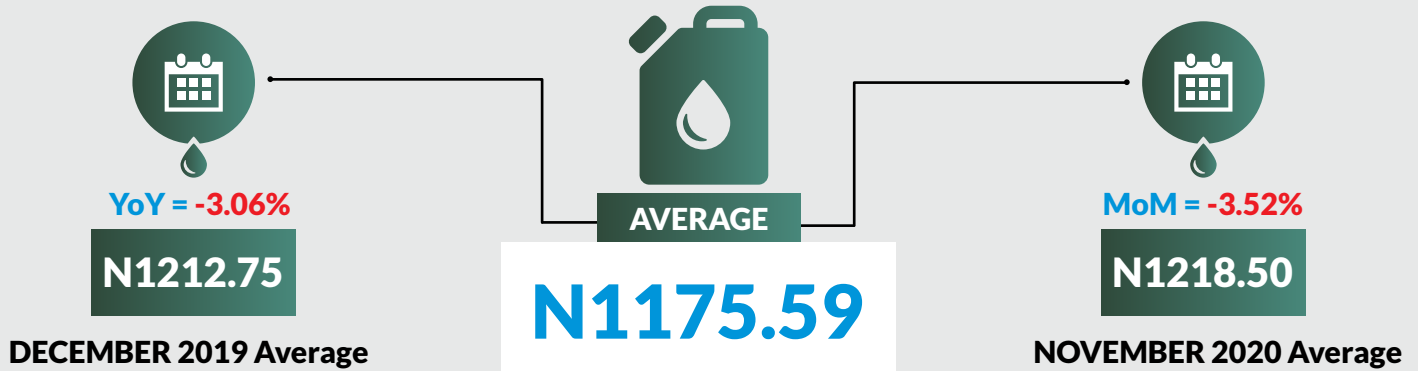

NATIONAL HOUSEHOLD KEROSENE PRICE WATCH - DECEMBER 2020

Average Kerosene Prices per gallon Across States