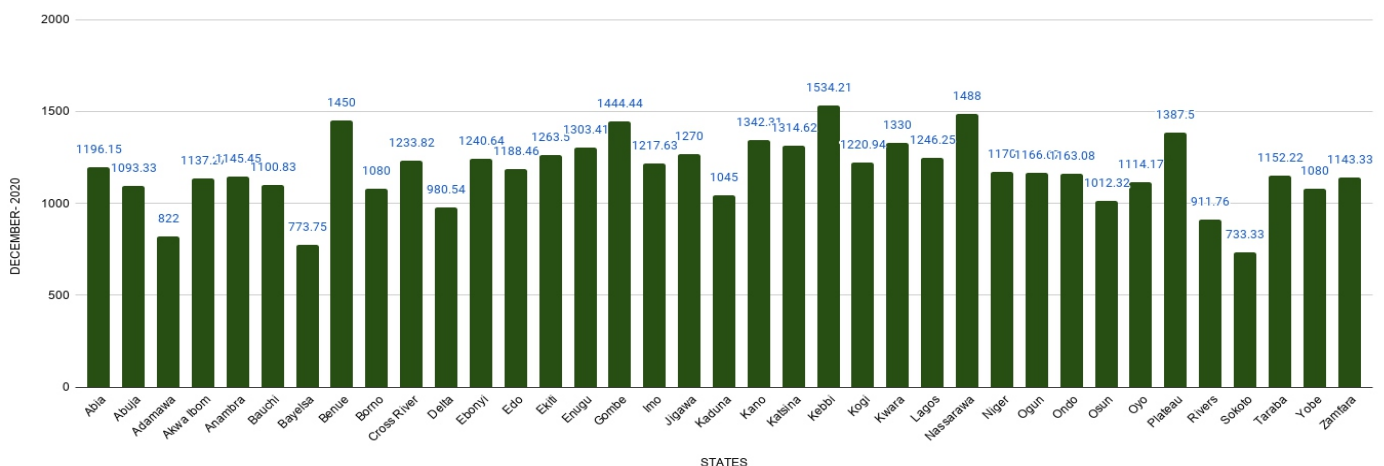

STATES WITH THE LOWEST AVERAGE PRICES IN DECEMBER 2020

	Dec-20	YoY %	MoM %
SOKOTO	733.33	-40.00	-44.62
BAYELSA	773.75	-31.48	-32.75
ADAMAWA	822.00	-37.96	-29.54

AVERAGE KEROSENE PRICES PER GALLON ACROSS STATES