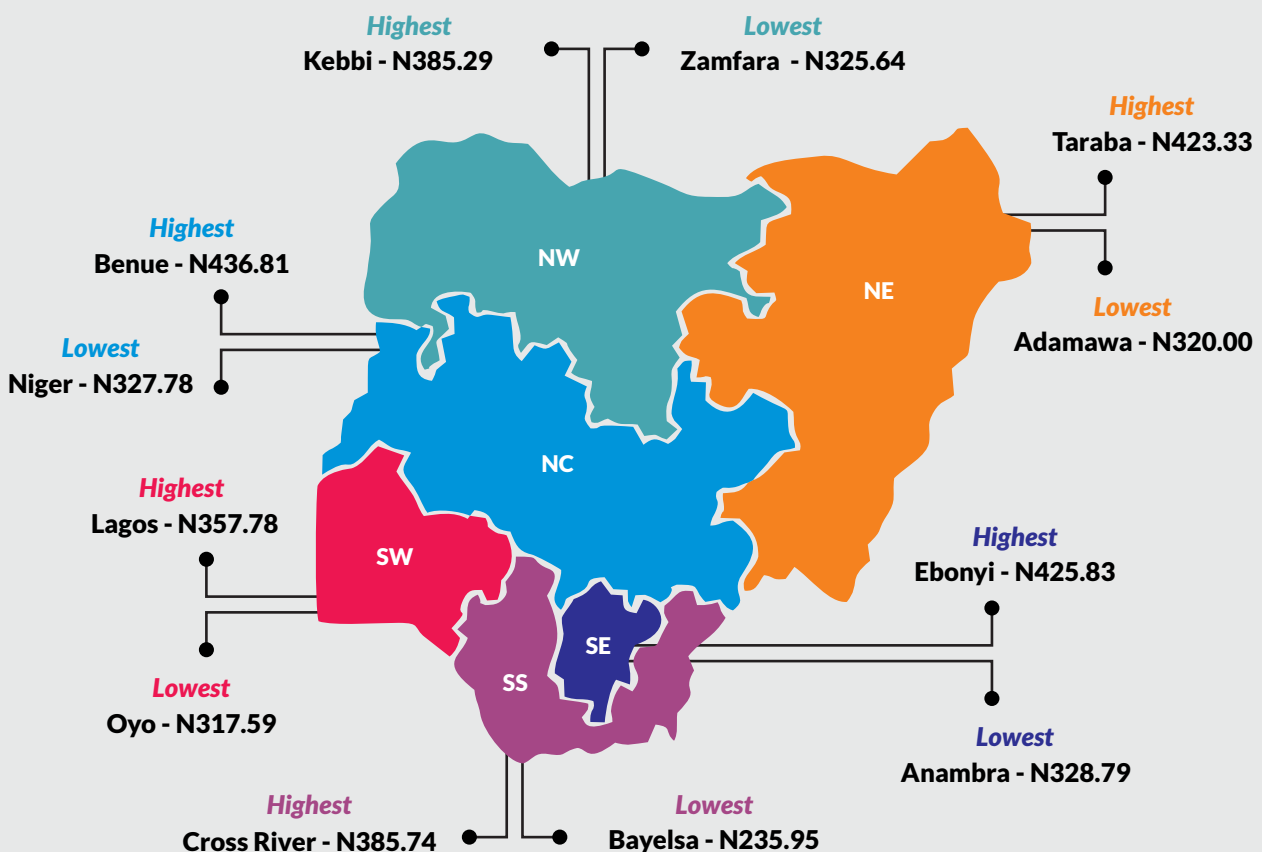

NATIONAL HOUSEHOLD KEROSENE PRICE WATCH - DECEMBER 2020

Average Kerosene Prices per litre Across Zones

NATIONAL HOUSEHOLD KEROSENE PRICE WATCH

- DECEMBER 2020

12 Months Average Prices per Litre

January 2020	
Average	323.66
YoY	5.68
MoM	0.96

February 2020	
Average	326.93
YoY	7.04
MoM	1.01

March 2020	
Average	334.16
YoY	9.94
MoM	2.21

April 2020	
Average	342.33
YoY	8.24
MoM	2.44

December 2019	
Average	320.59
YoY	10.27
MoM	0.96

May 2020	
Average	333.39
YoY	5.53
MoM	-2.61

AVERAGE

November 2020	
Average	353.38
YoY	11.29
MoM	0.13

December 2020	
Average	352.79
YoY	10.05
MoM	-0.17

June 2020	
Average	334.08
YoY	5.58
MoM	0.21

October 2020	
Average	352.93
YoY	8.69
MoM	1.42

September 2020	
Average	347.98
YoY	9.27
MoM	0.42

August 2020	
Average	346.53
YoY	7.41
MoM	3.28

July 2020	
Average	335.54
YoY	6.17
MoM	0.44