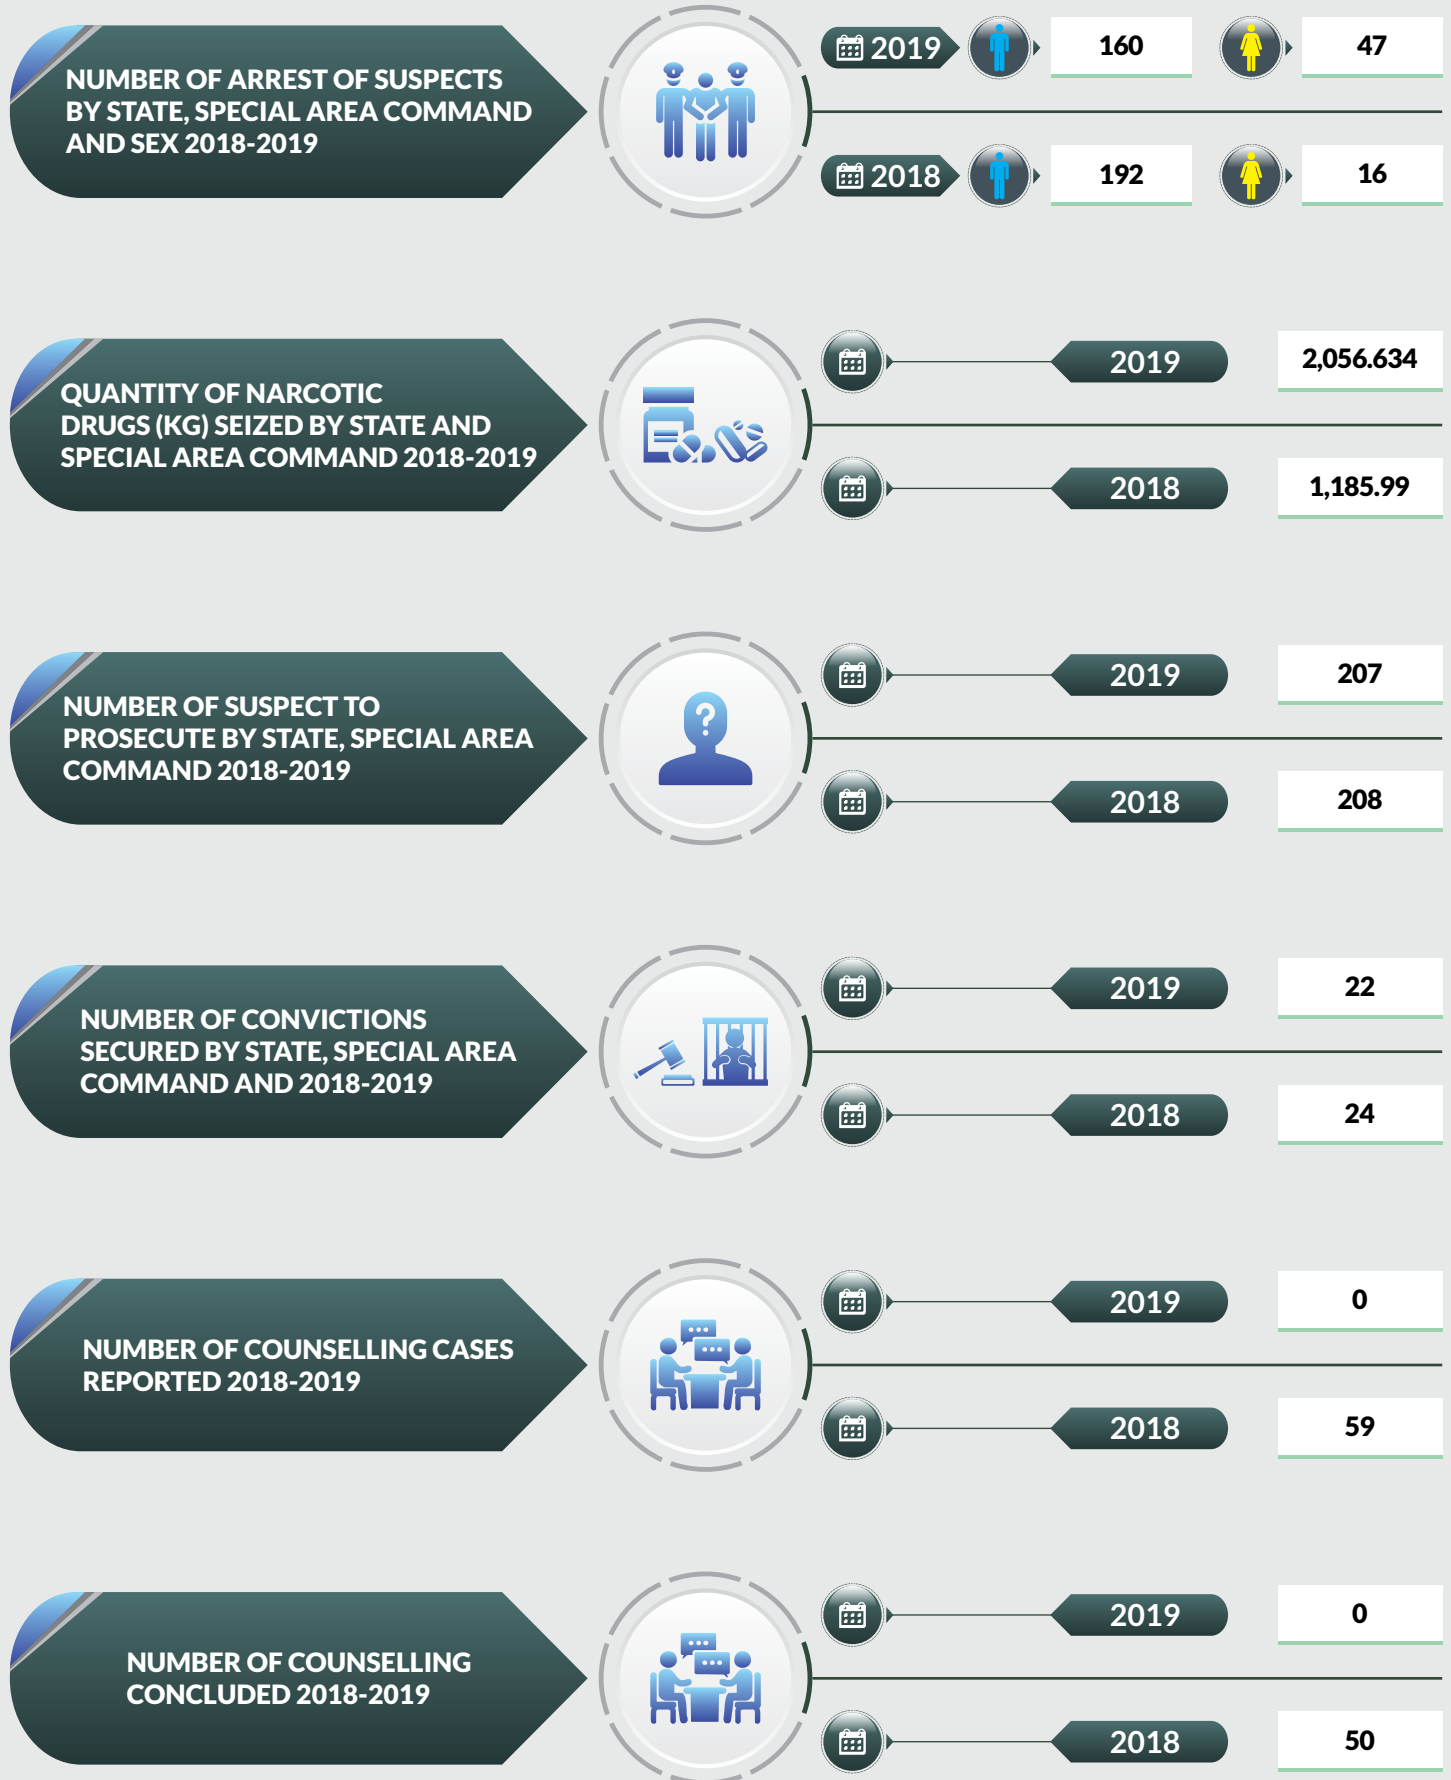

DRUG SEIZURE AND ARREST STATISTICS 2019

Osun State