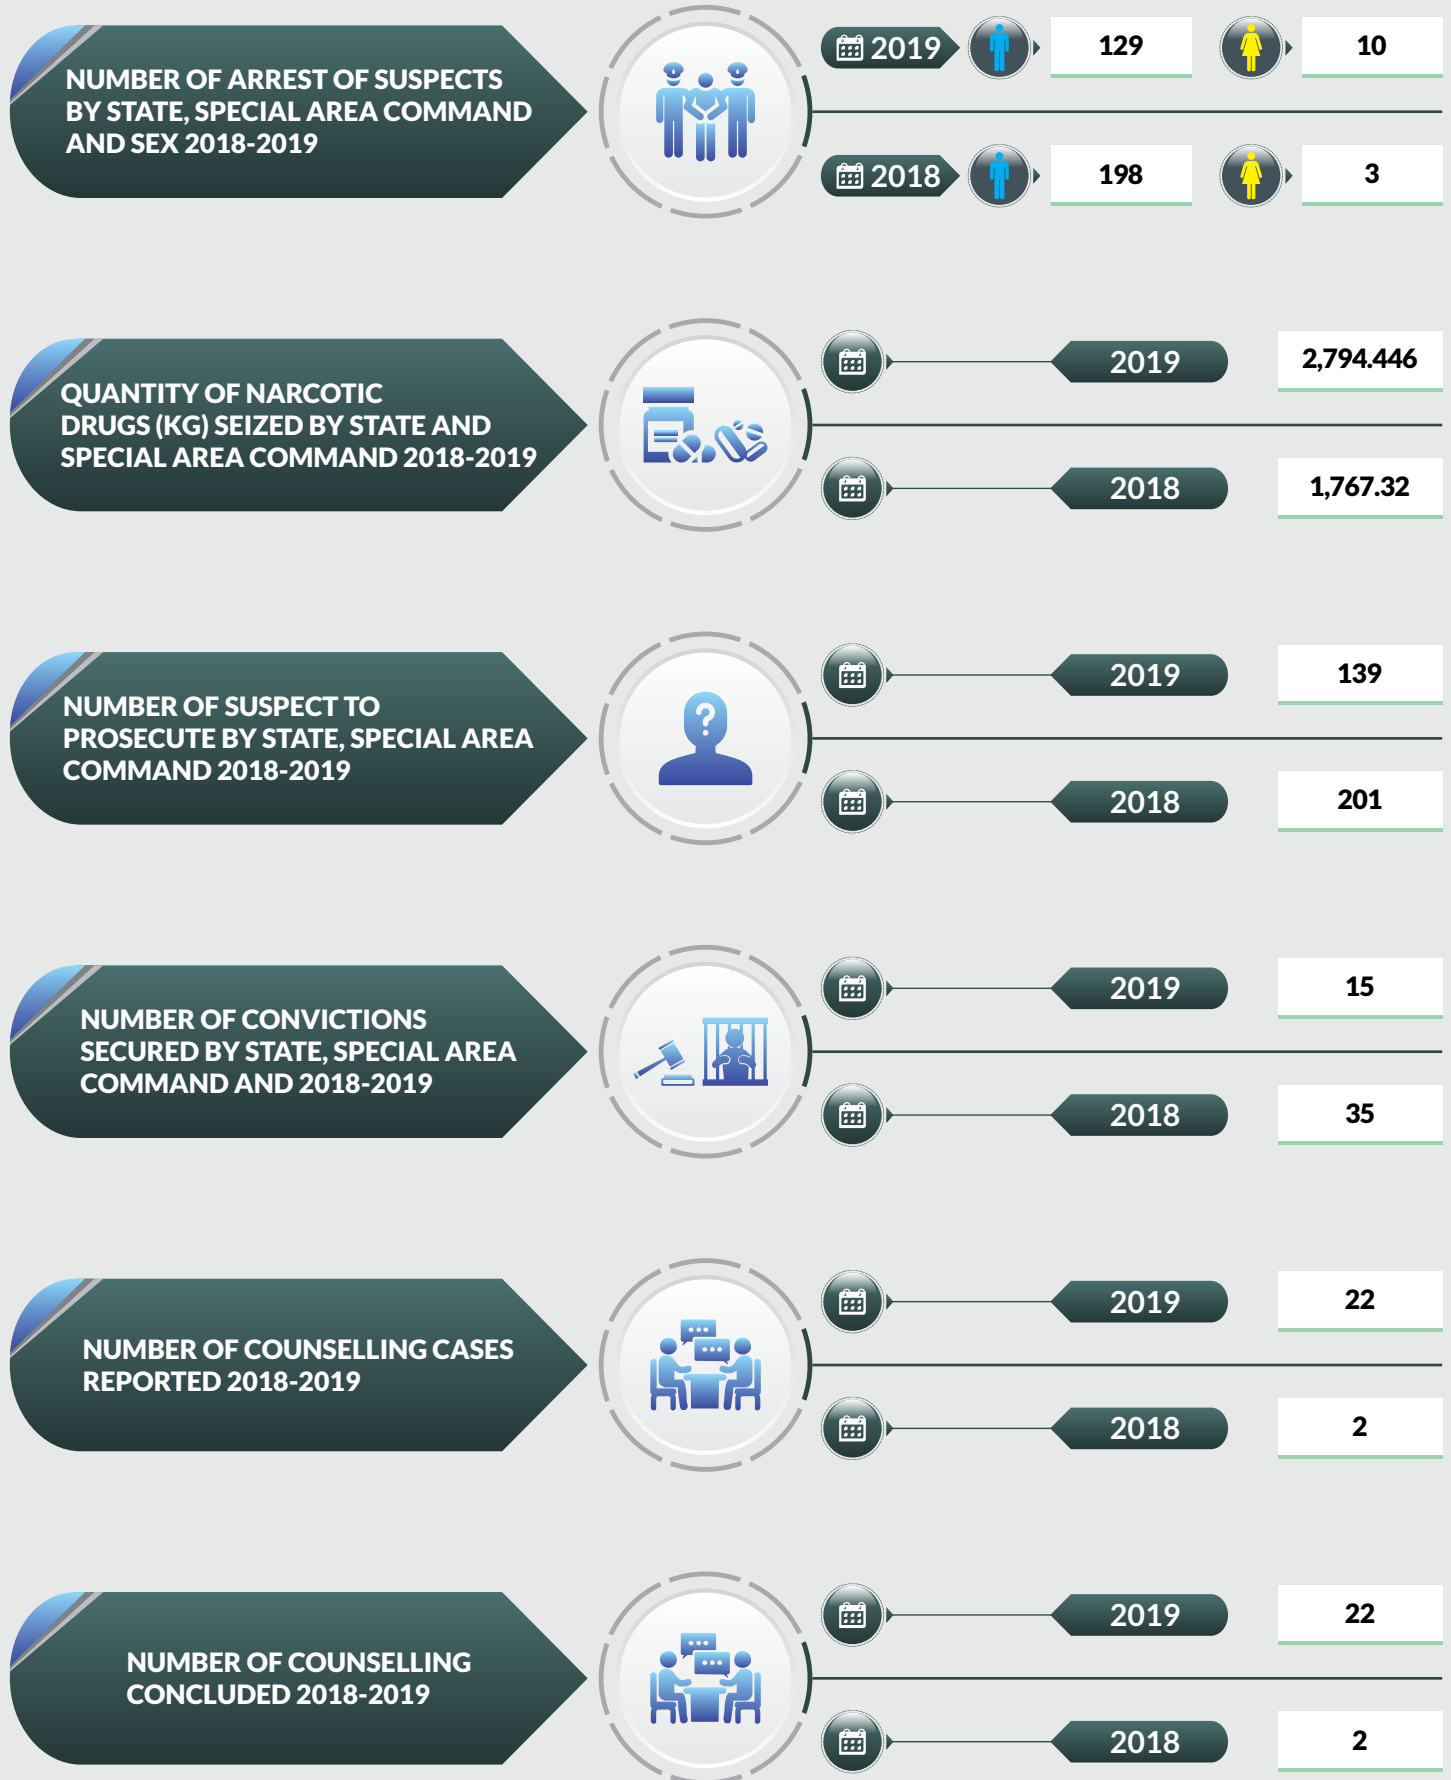

DRUG SEIZURE AND ARREST STATISTICS 2019

Kebbi State