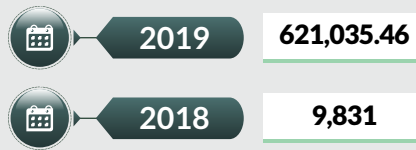

DRUG SEIZURE AND ARREST STATISTICS 2019

Total Number Of Drug Cases By Geo - Political Zones 2018 - 2019

TOTAL

NORTH - EAST

NORTH - CENTRAL

NORTH - WEST

SOUTH - EAST

SOUTH - SOUTH

SOUTH - WEST