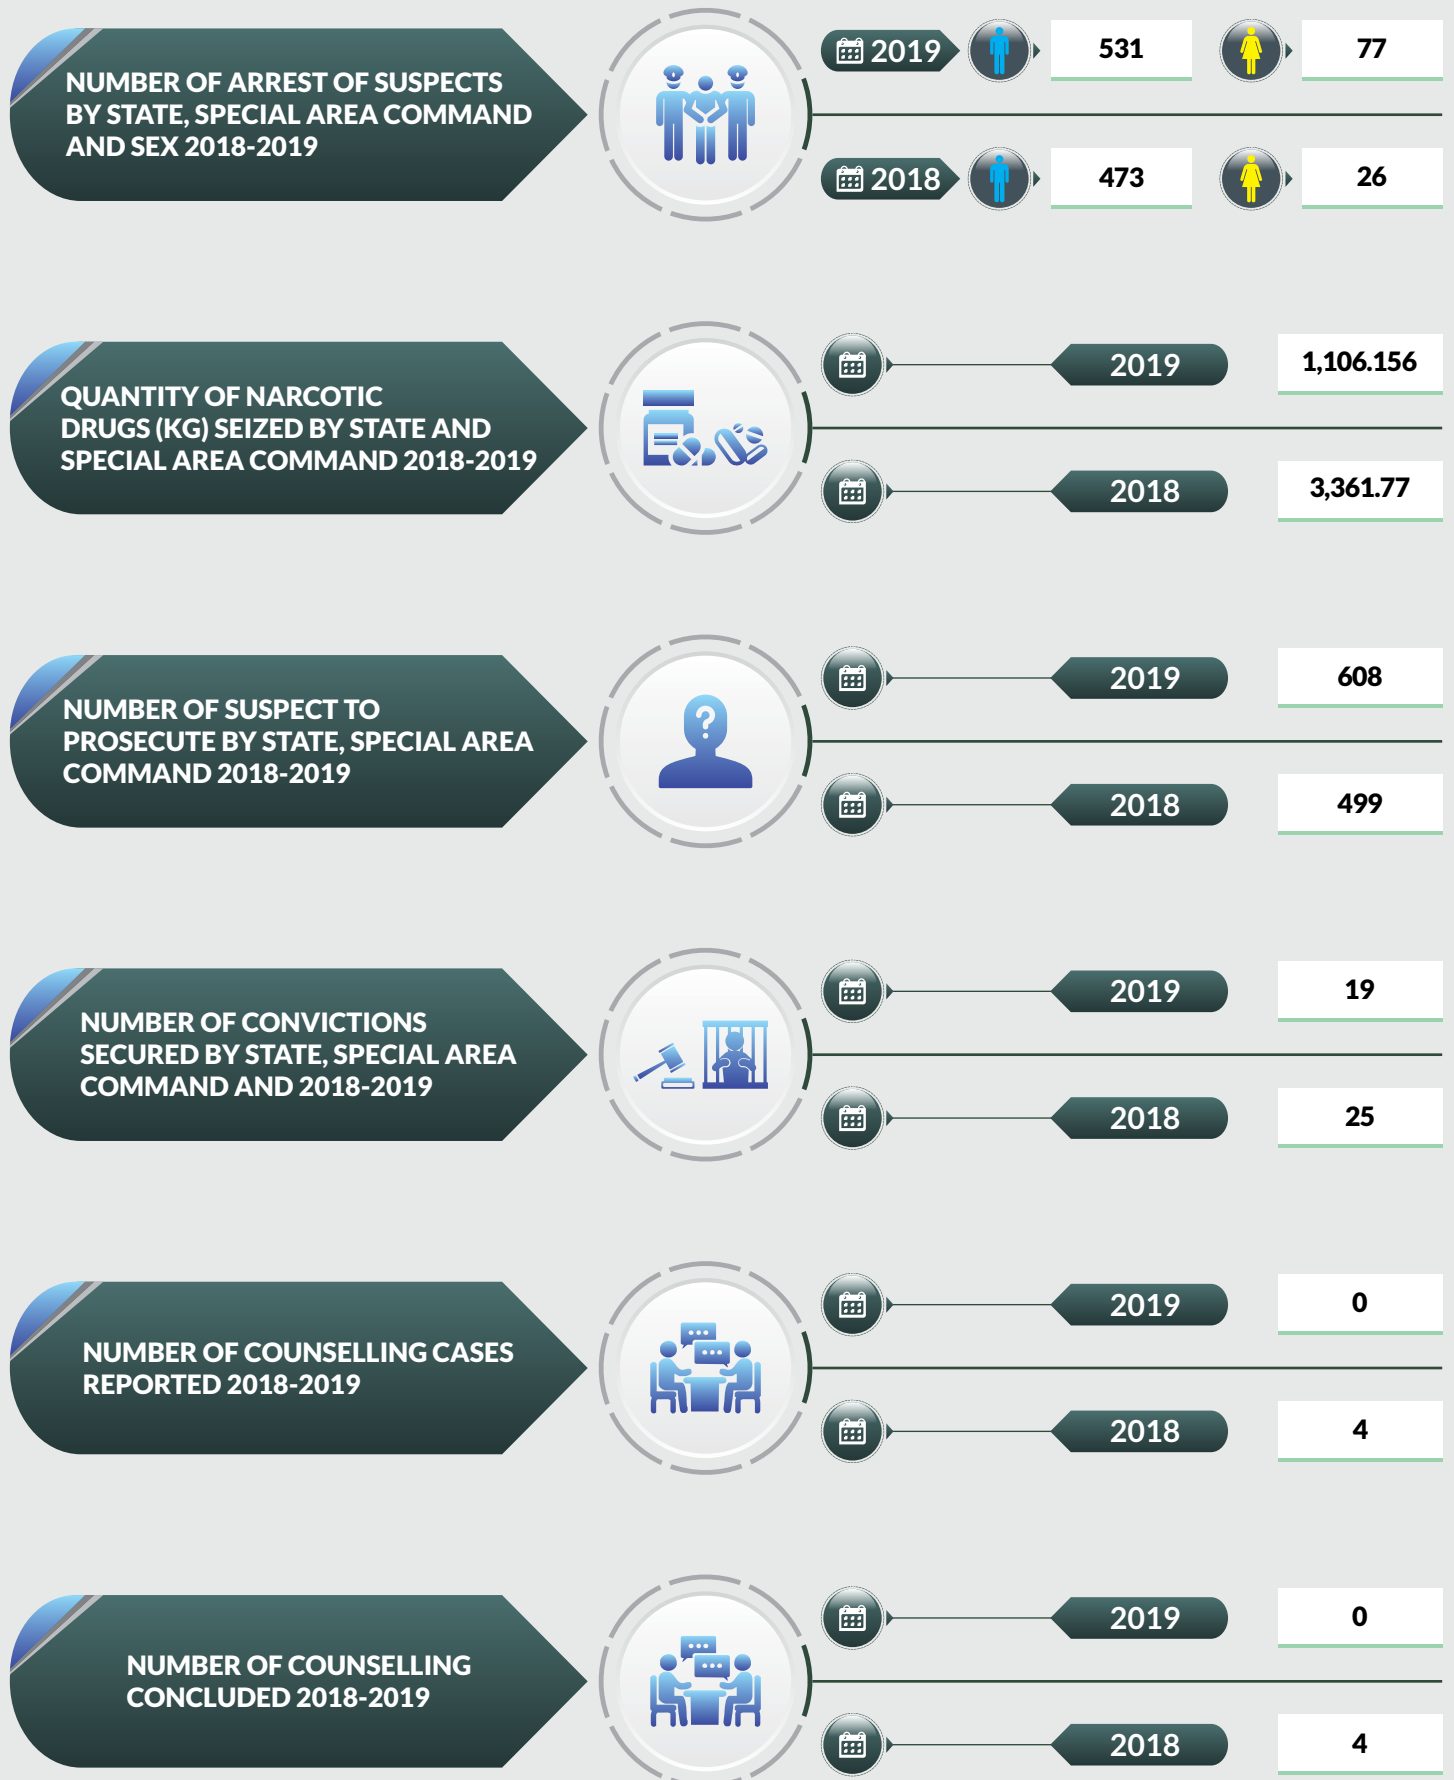

DRUG SEIZURE AND ARREST STATISTICS 2019

Bauchi State