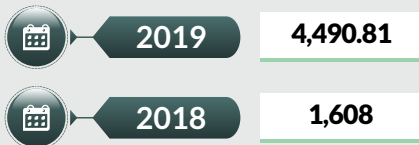

NORTH - EAST