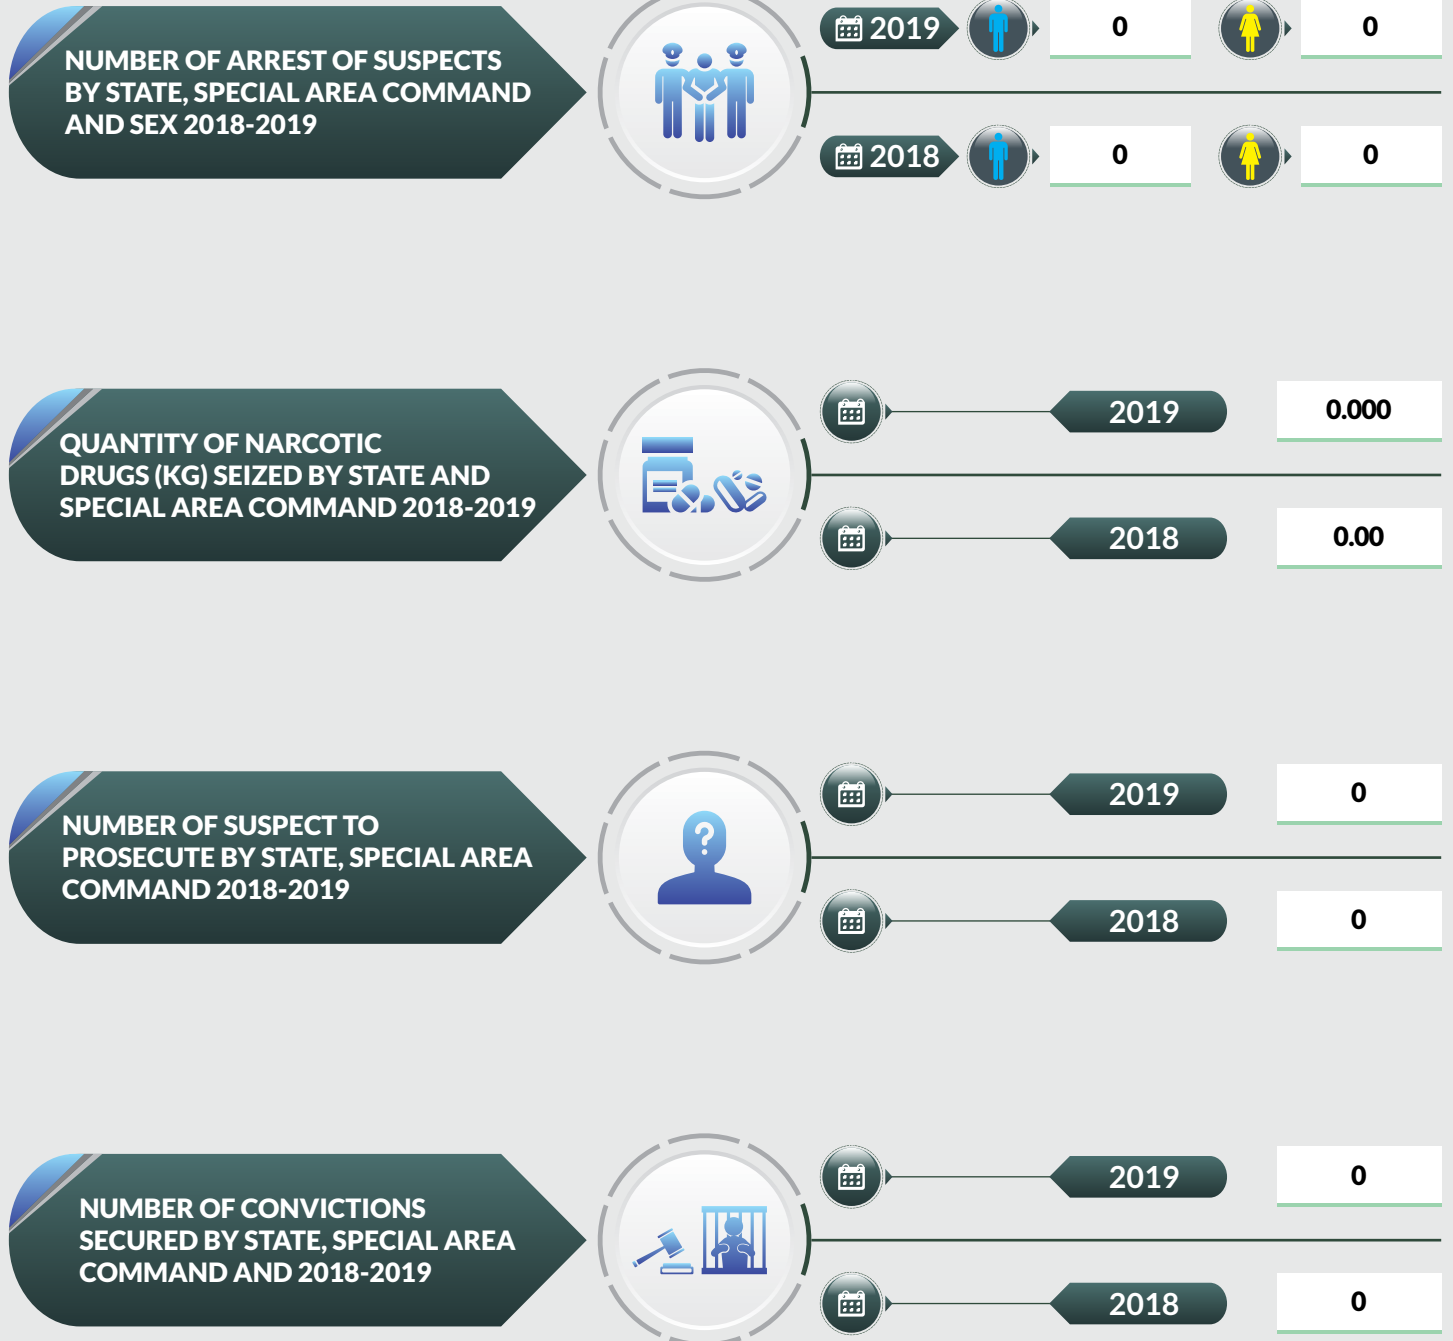

TINCAN-LAGOS