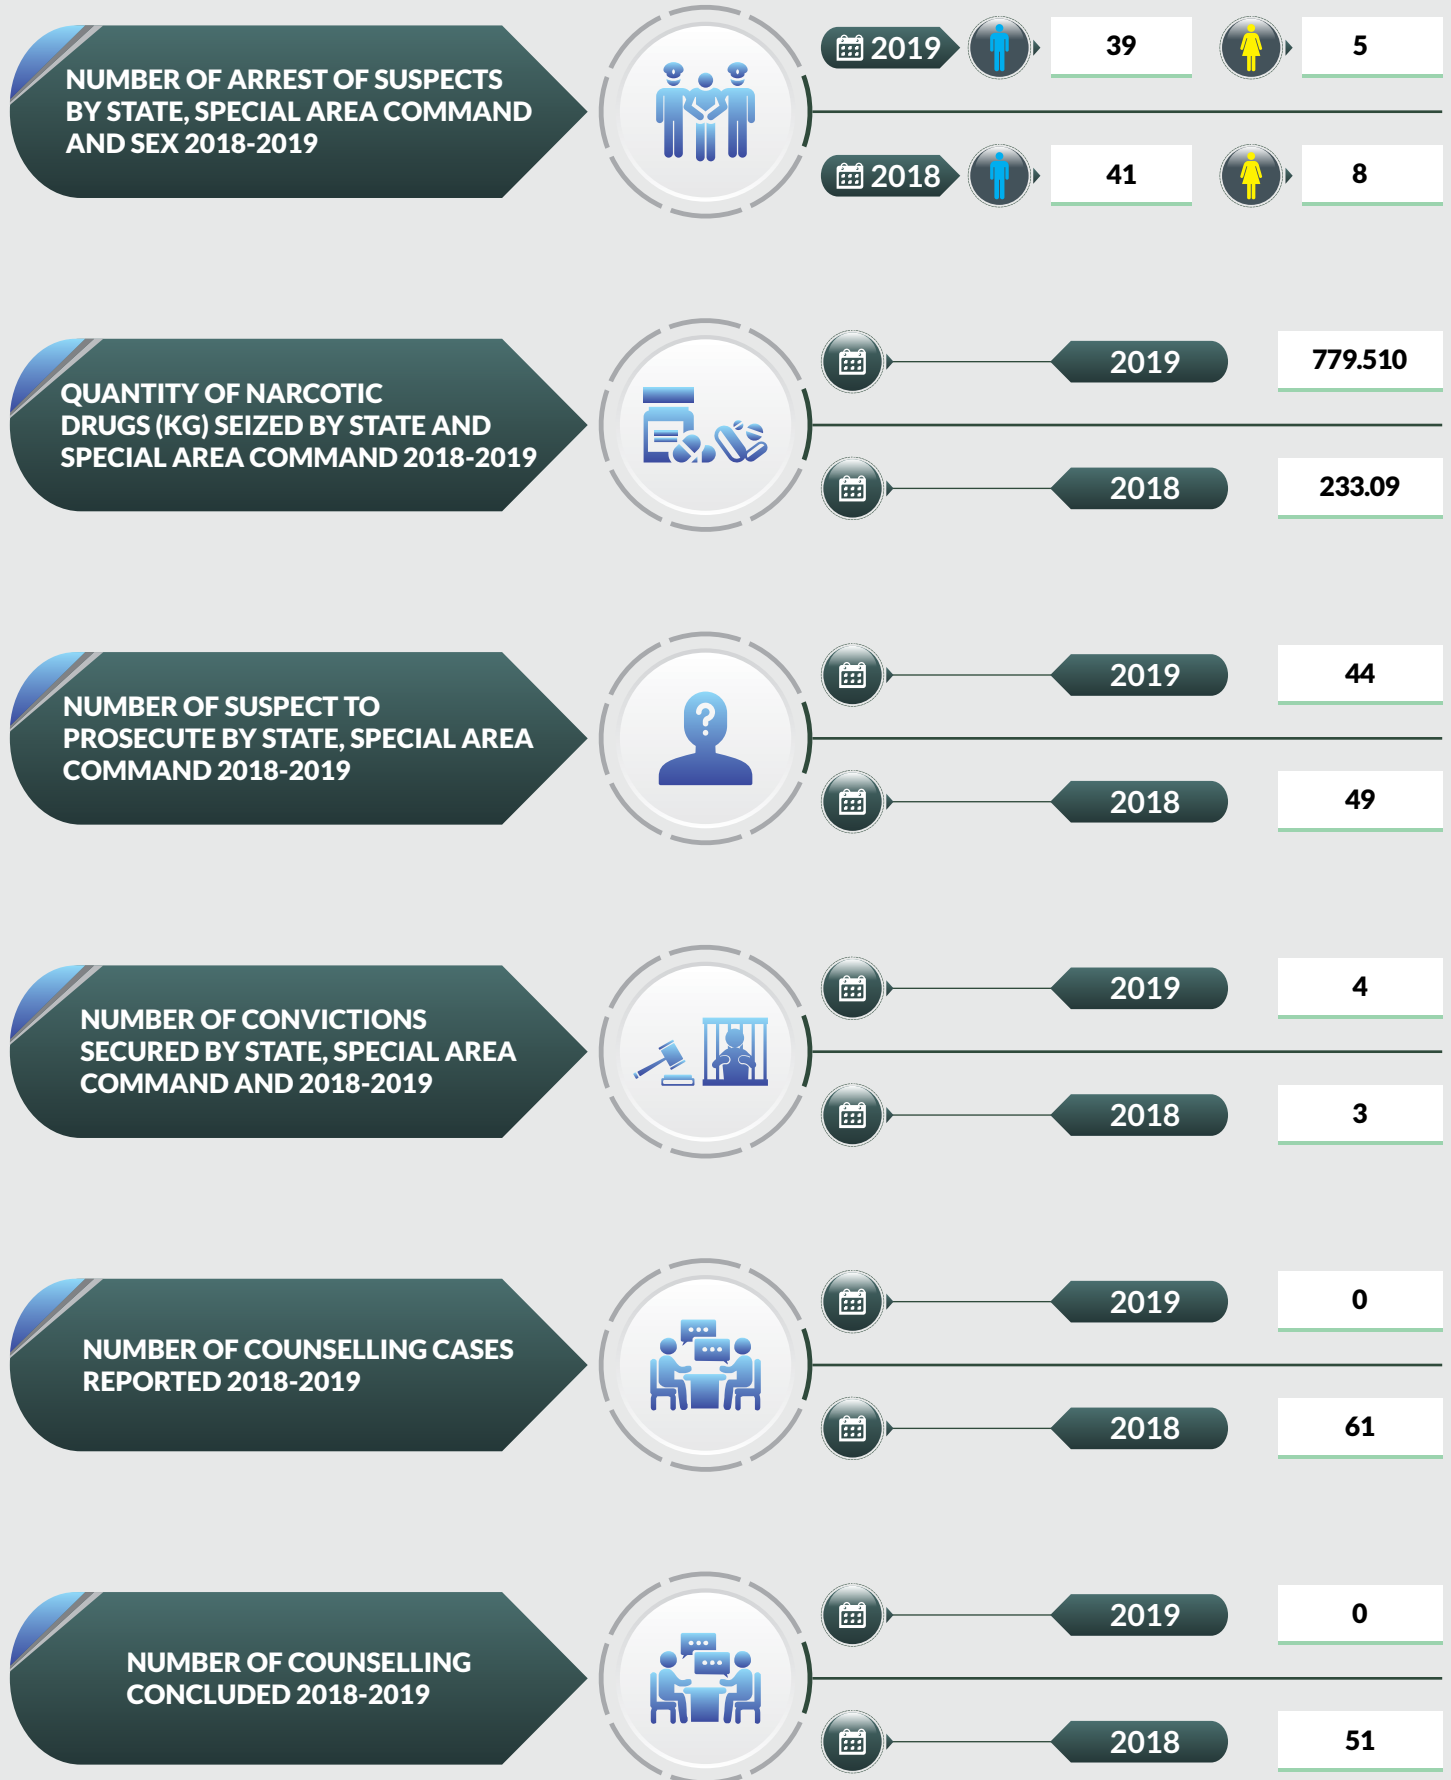

DRUG SEIZURE AND ARREST STATISTICS 2019

Ekiti State