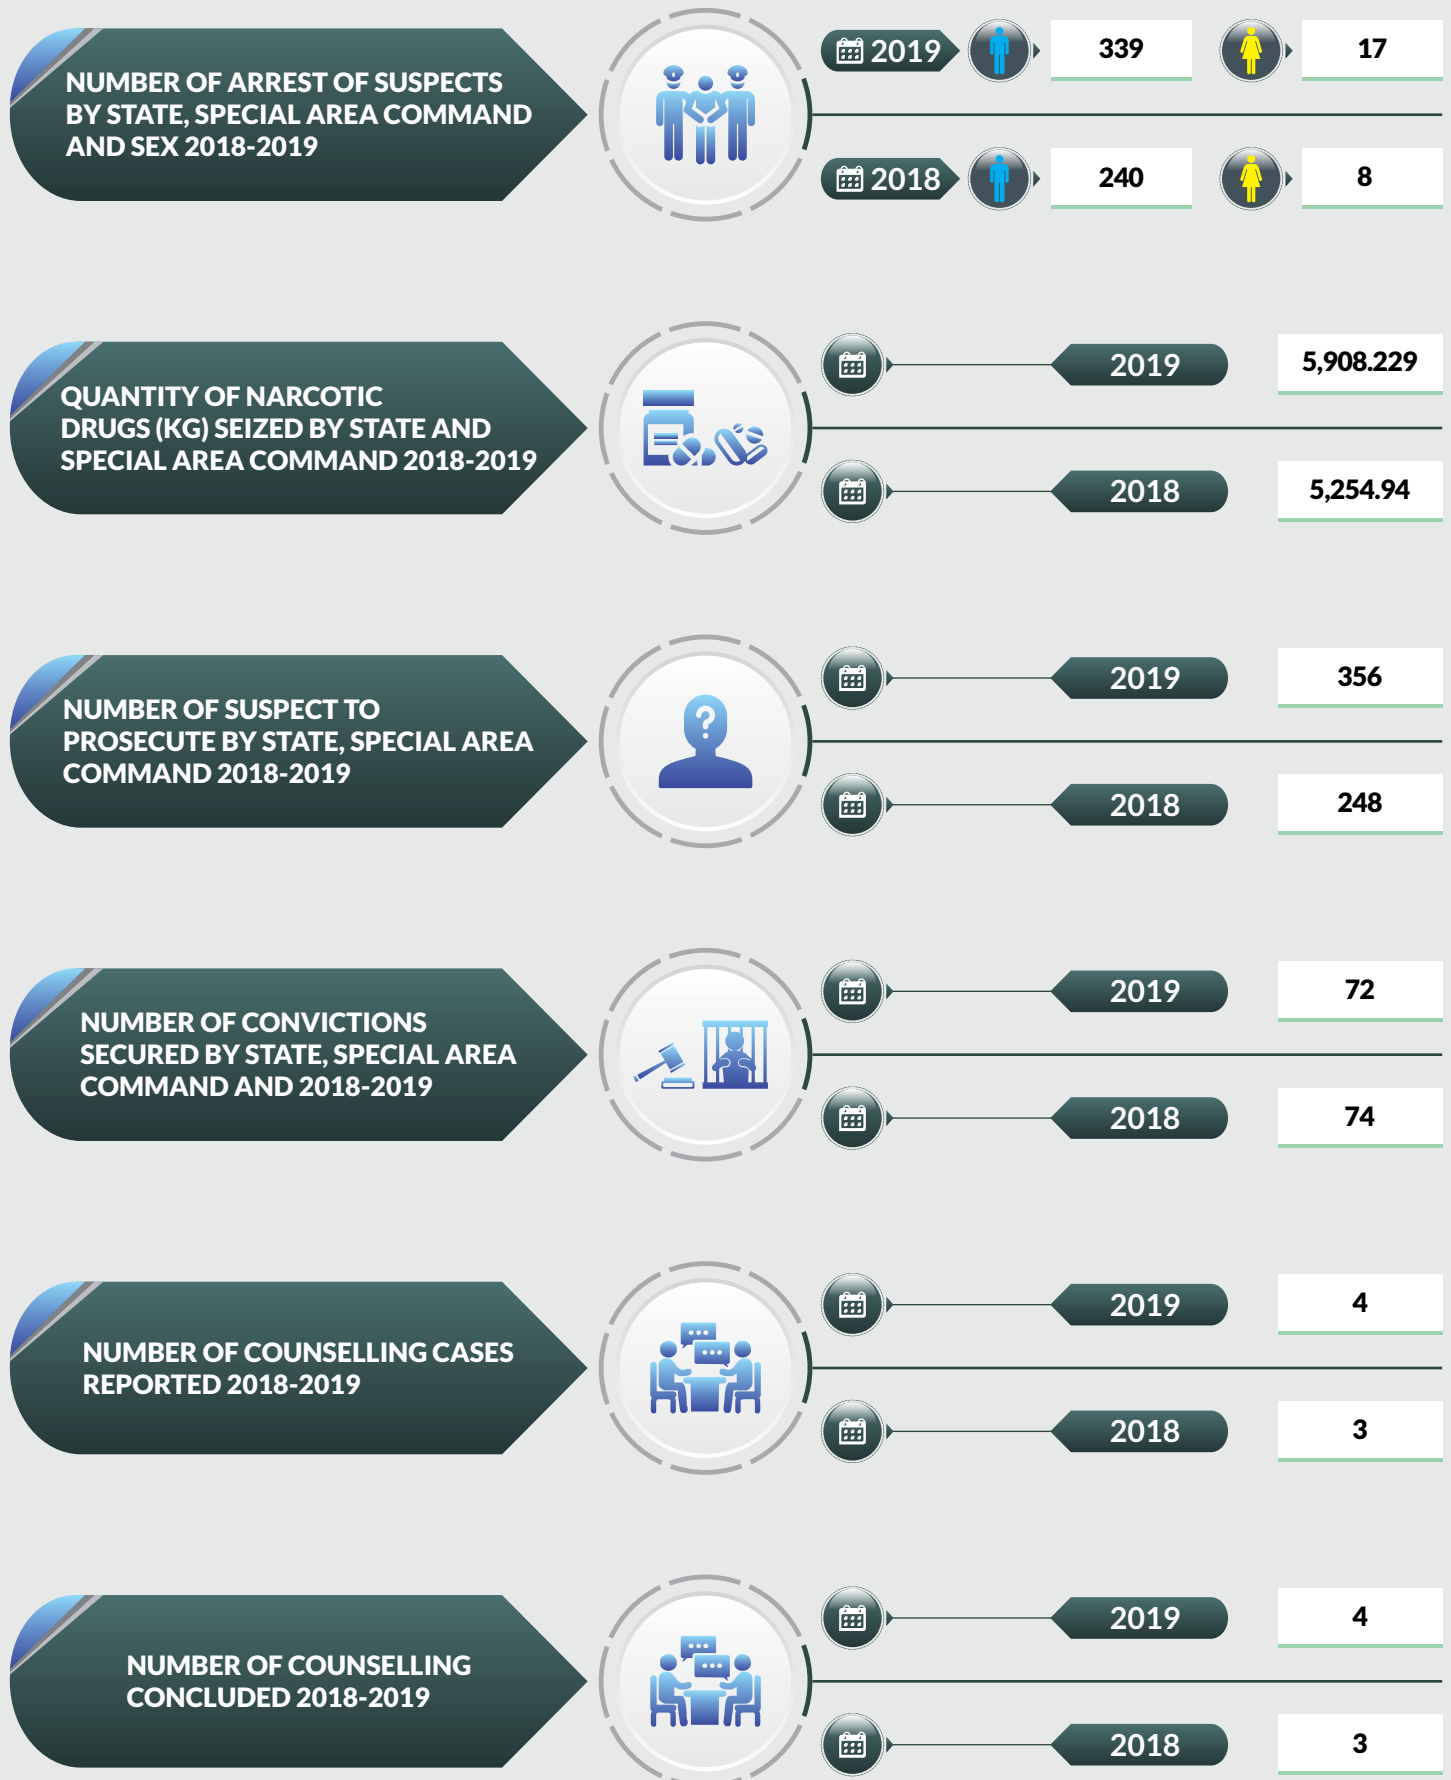

DRUG SEIZURE AND ARREST STATISTICS 2019

FCT Abuja