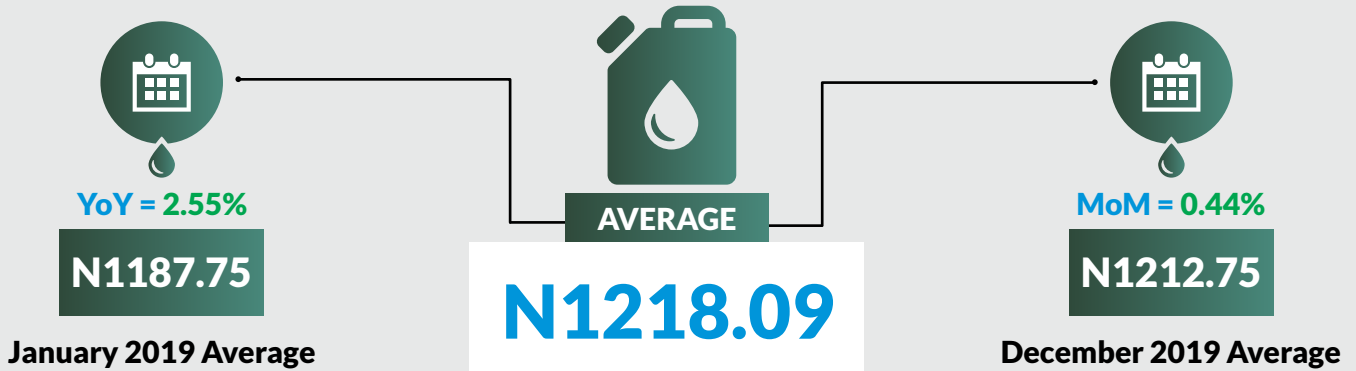

NATIONAL HOUSEHOLD KEROSENE PRICE WATCH - JANUARY 2020

Average Kerosene Prices per gallon Across States