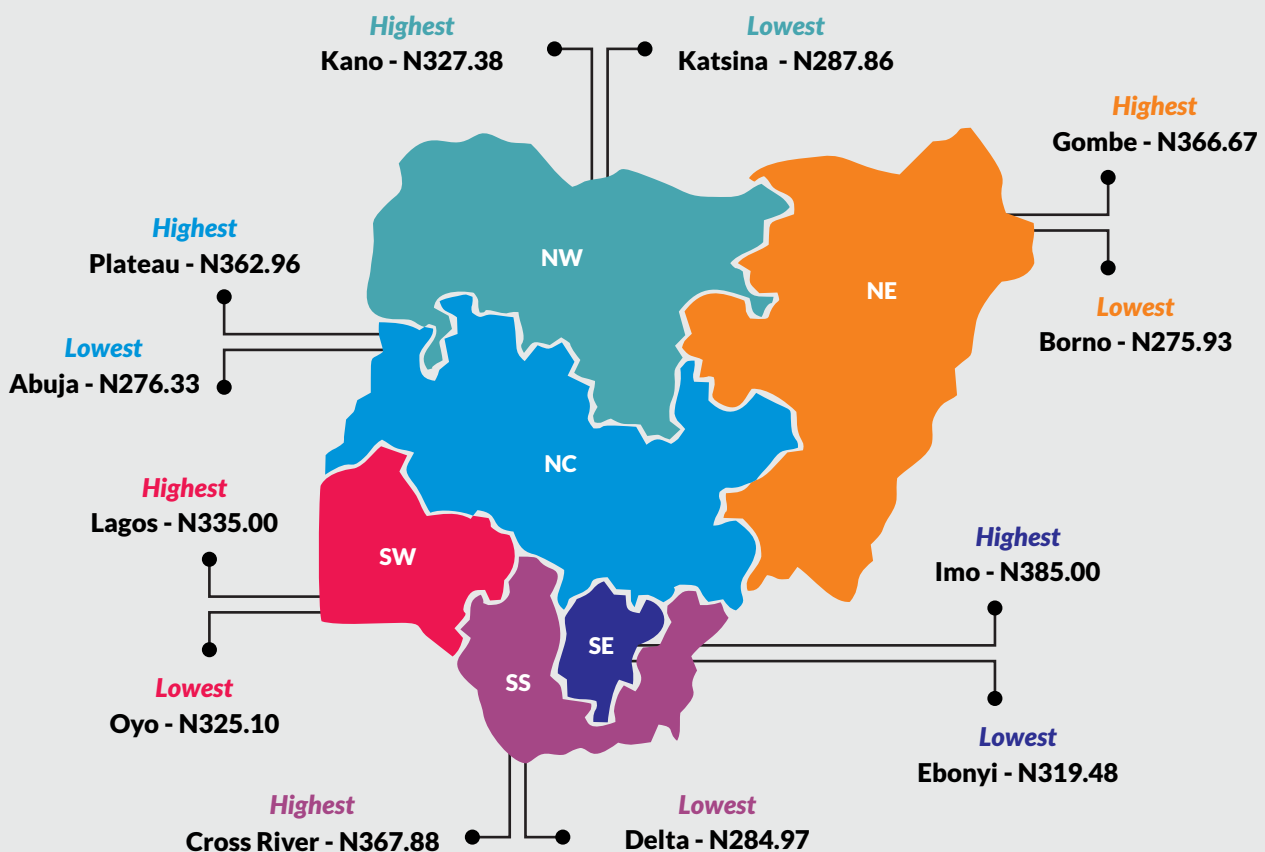

NATIONAL HOUSEHOLD KEROSENE PRICE WATCH - JANUARY 2020

Average Kerosene Prices per litre Across Zones

NATIONAL HOUSEHOLD KEROSENE PRICE WATCH

- JANUARY 2020

12 Months Average Prices per Litre

February 2019	
Average	305.44
YoY	5.85
MoM	-0.27

March 2019	
Average	303.94
YoY	12.99
MoM	-0.49

April 2019	
Average	316.26
YoY	13.57
MoM	4.06

May 2019	
Average	315.91
YoY	12.71
MoM	-0.11

January 2019	
Average	306.28
YoY	6.03
MoM	5.35

June 2019	
Average	316.43
YoY	13.14
MoM	0.17

AVERAGE

December 2019	
Average	320.47
YoY	10.23
MoM	0.92

January 2020	
Average	323.46
YoY	5.61
MoM	0.93

July 2019	
Average	316.03
YoY	14.14
MoM	-0.13

November 2019	
Average	317.54
YoY	6.44
MoM	-2.21

October 2019	
Average	324.72
YoY	2.90
MoM	1.97

September 2019	
Average	318.46
YoY	7.12
MoM	-1.30

August 2019	
Average	322.64
YoY	11.74
MoM	2.09