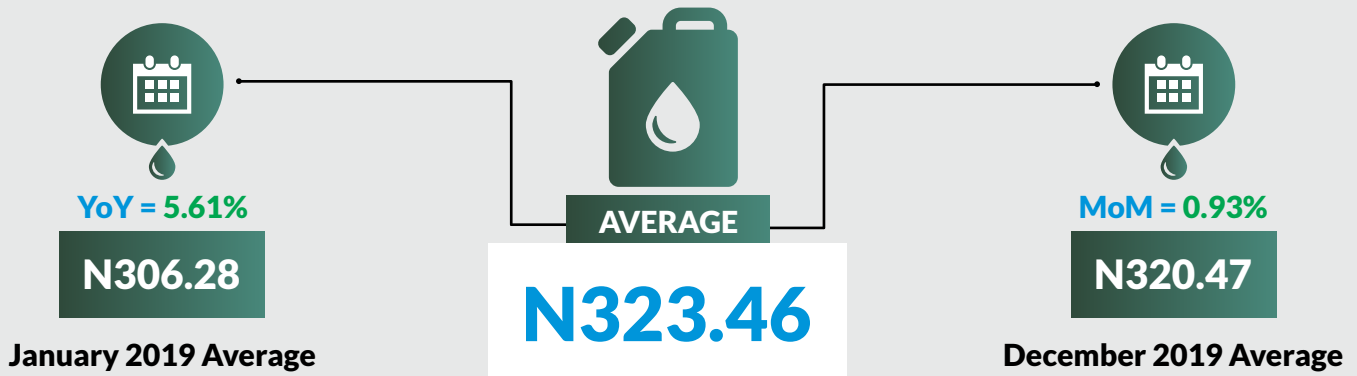

NATIONAL HOUSEHOLD KEROSENE PRICE WATCH - JANUARY 2020

Average Kerosene Prices per litre Across States