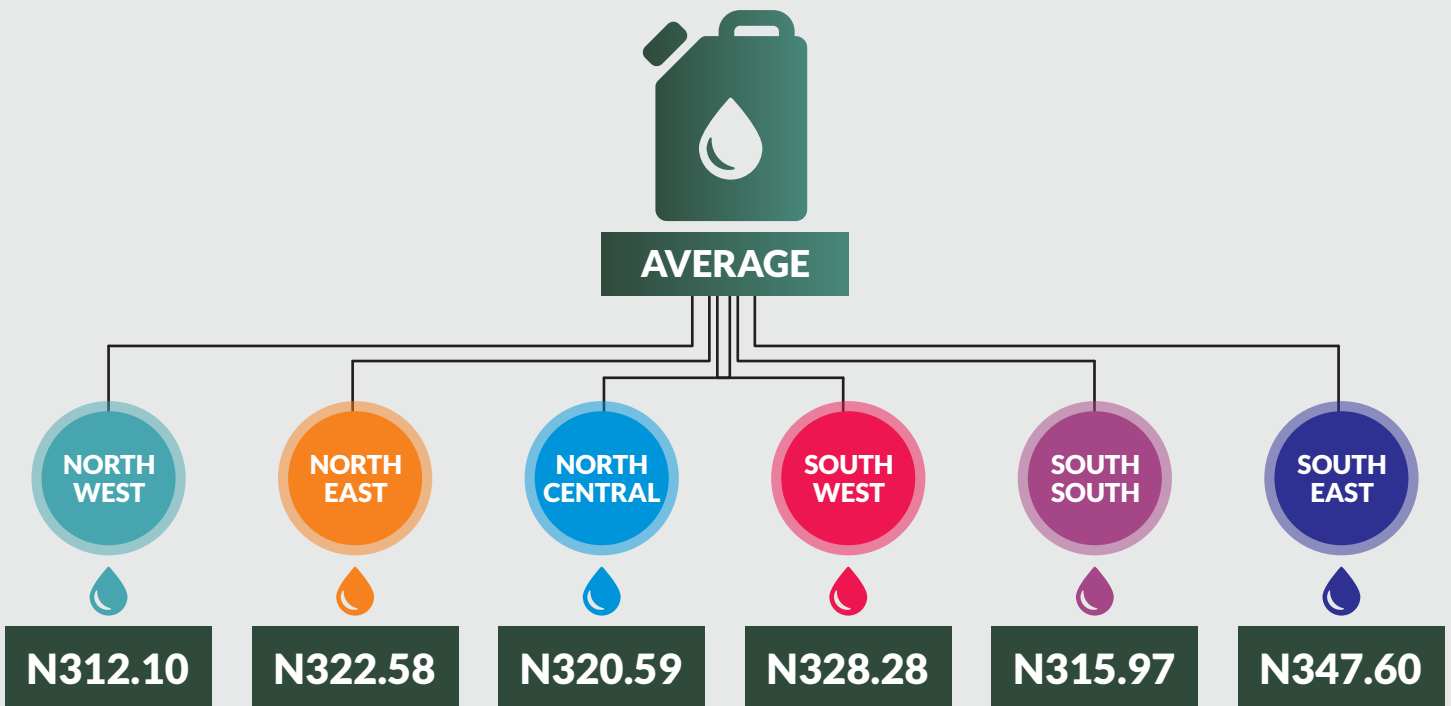

States with the highest average price per litre of kerosene were Imo (N385.00) , Cross River (N367.88), and Gombe (N366.67).

States with the lowest average price per litre of kerosene were Borno (N275.93), Abuja (N276.33) and Kwara (N281.88).

States with the highest average price per gallon of kerosene were Borno (N1,377.50), Adamawa (N1,335.00) and Katsina (N1,297.69).

States with the lowest average price per gallon of kerosene were Bayelsa (N1,114.62), Bauchi (N1,122.22) and Imo (N1,135.31).

STATES WITH THE LOWEST AVERAGE PRICES IN JANUARY 2020

	Jan-20	YoY %	MoM %
BORNO	275.93	2.02	2.26
ABUJA	276.33	-21.22	1.10
KWARA	281.88	1.19	-1.24

AVERAGE KEROSENE PRICES PER LITRE ACROSS STATES

NATIONAL HOUSEHOLD KEROSENE PRICE WATCH - JANUARY 2020

Average Kerosene Prices per litre Across Zones

NATIONAL HOUSEHOLD KEROSENE PRICE WATCH

- JANUARY 2020

12 Months Average Prices per Litre

February 2019	
Average	305.44
YoY	5.85
MoM	-0.27

March 2019	
Average	303.94
YoY	12.99
MoM	-0.49