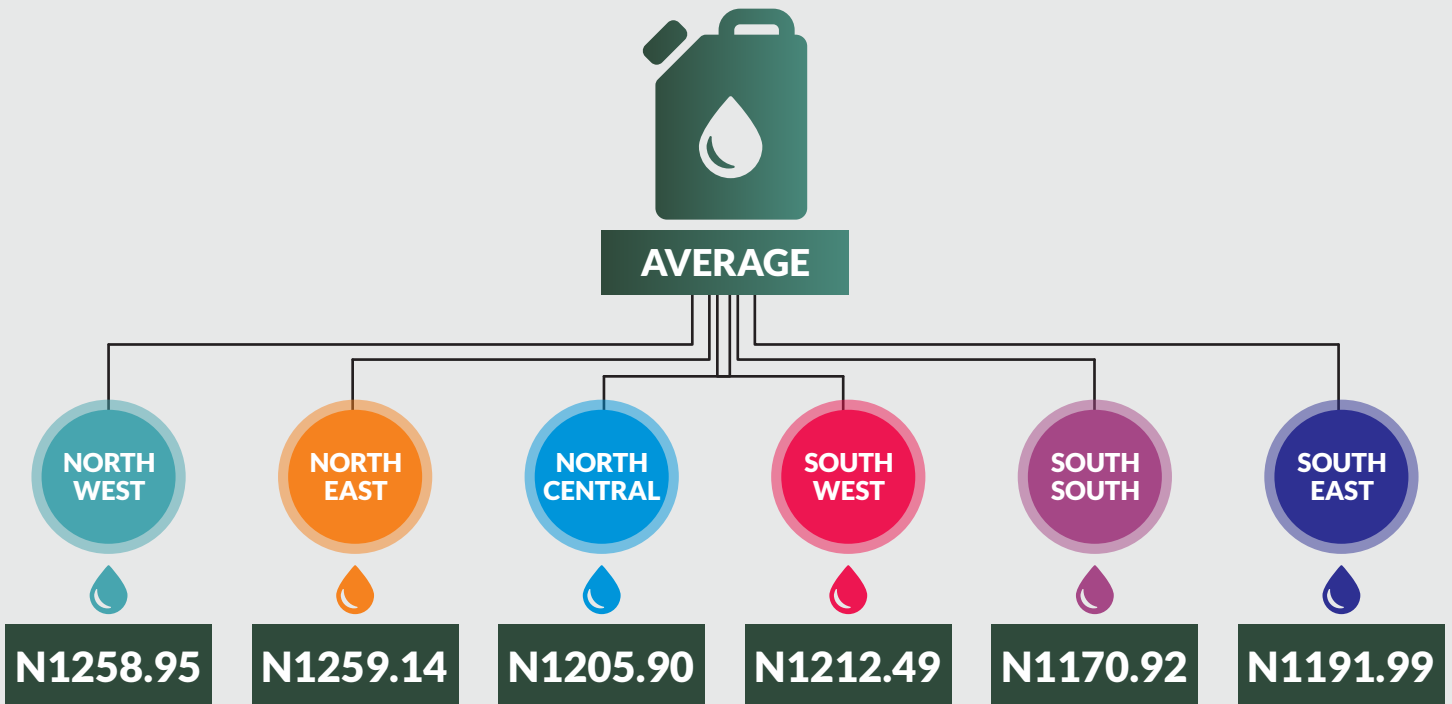

NATIONAL HOUSEHOLD KEROSENE PRICE WATCH - JANUARY 2020

Average Kerosene Prices per gallon Across Zones

NATIONAL HOUSEHOLD KEROSENE PRICE WATCH

- JANUARY 2020

12 Months Average Prices per gallon

February 2019	
Average	1209.73
YoY	17.41
MoM	1.85

March 2019	
Average	1190.89
YoY	26.25
MoM	-1.56

April 2019	
Average	1211.99
YoY	24.20
MoM	1.77

May 2019	
Average	1210.56
YoY	23.07
MoM	-0.12

January 2019	
Average	1187.75
YoY	15.90
MoM	2.71

June 2019	
Average	1216.53
YoY	21.13
MoM	0.49

AVERAGE

December 2019	
Average	1212.75
YoY	4.87
MoM	0.20

January 2020	
Average	1218.09
YoY	2.55
MoM	0.44

July 2019	
Average	1211.18
YoY	21.10
MoM	-0.44

November 2019	
Average	1210.37
YoY	5.69
MoM	0.04

October 2019	
Average	1209.84
YoY	3.15
MoM	-0.61

September 2019	
Average	1217.28
YoY	8.01
MoM	0.56

August 2019	
Average	1210.44
YoY	11.64
MoM	-0.06