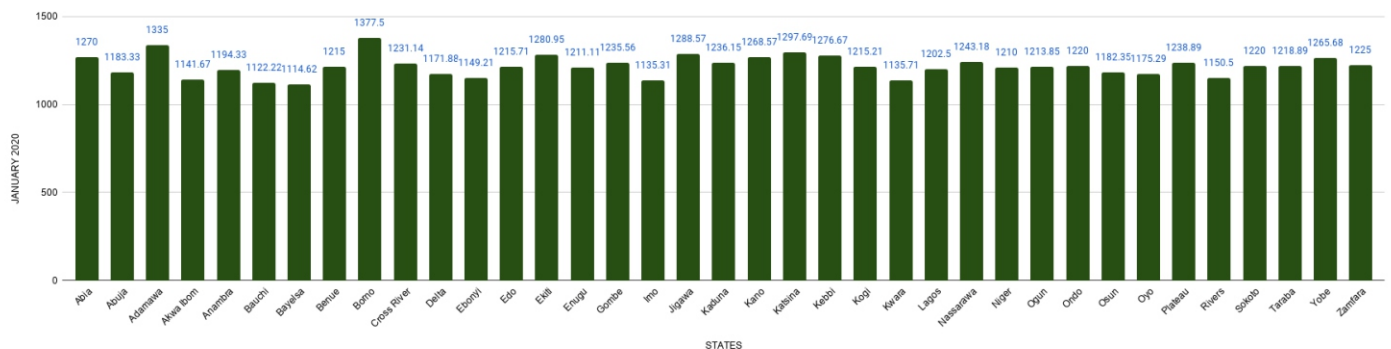

STATES WITH THE LOWEST AVERAGE PRICES IN JANUARY 2020

	Jan-20	YoY %	MoM %
BAYELSA	1114.62	10.96	-1.29
BAUCHI	1122.22	2.02	-1.78
IMO	1135.31	1.16	-0.39

AVERAGE KEROSENE PRICES PER GALLON ACROSS STATES