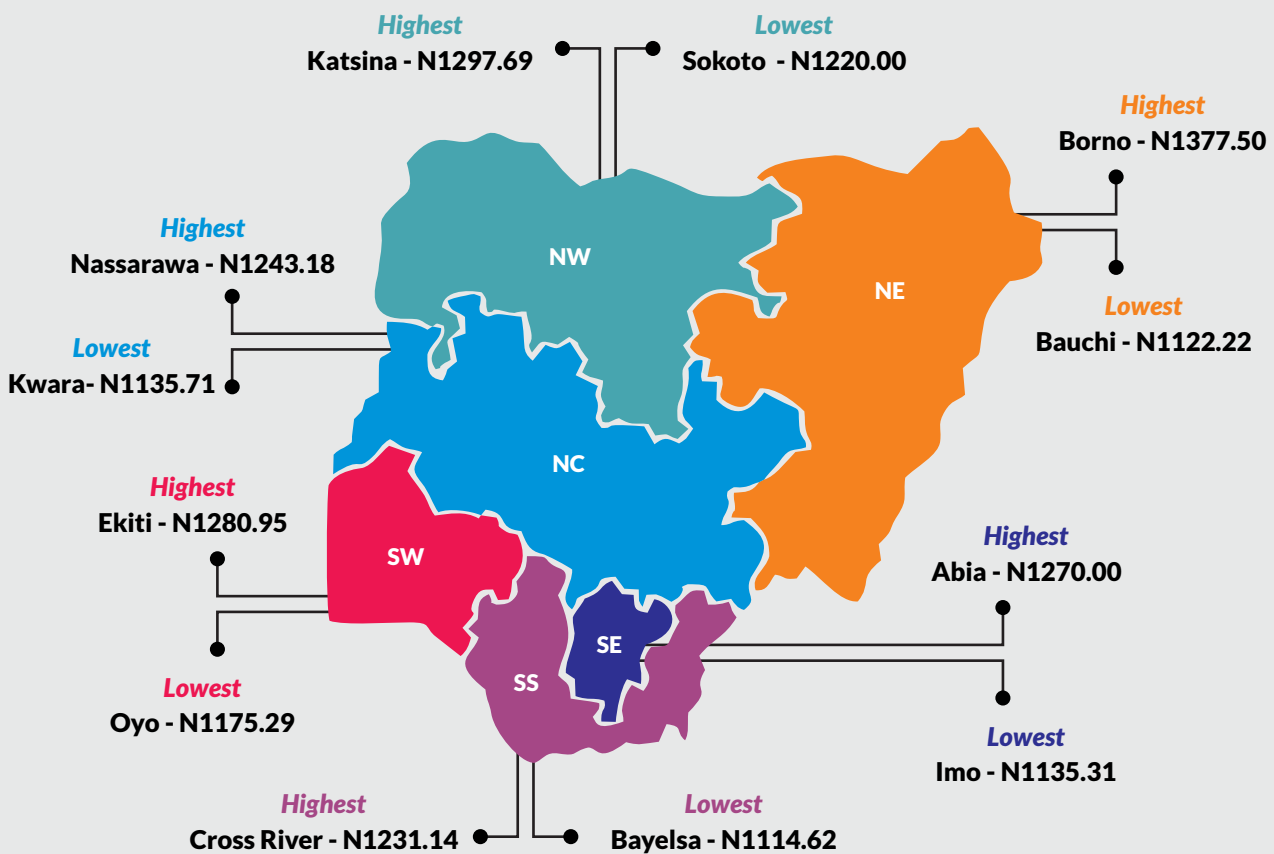

NATIONAL HOUSEHOLD KEROSENE PRICE WATCH - JANUARY 2020

Average Kerosene Prices per gallon Across Zones

NATIONAL HOUSEHOLD KEROSENE PRICE WATCH

- JANUARY 2020

12 Months Average Prices per gallon

February 2019	
Average	1209.73
YoY	17.41
MoM	1.85

March 2019	
Average	1190.89
YoY	26.25
MoM	-1.56

April 2019	
Average	1211.99
YoY	24.20
MoM	1.77

May 2019	
Average	1210.56
YoY	23.07
MoM	-0.12

January 2019	
Average	1187.75
YoY	15.90
MoM	2.71

June 2019	
Average	1216.53
YoY	21.13
MoM	0.49

AVERAGE

December 2019	
Average	1212.75
YoY	4.87
MoM	0.20

January 2020	
Average	1218.09
YoY	2.55
MoM	0.44

July 2019	
Average	1211.18
YoY	21.10
MoM	-0.44

November 2019	
Average	1210.37
YoY	5.69
MoM	0.04

October 2019	
Average	1209.84
YoY	3.15
MoM	-0.61

September 2019	
Average	1217.28
YoY	8.01
MoM	0.56

August 2019	
Average	1210.44
YoY	11.64
MoM	-0.06