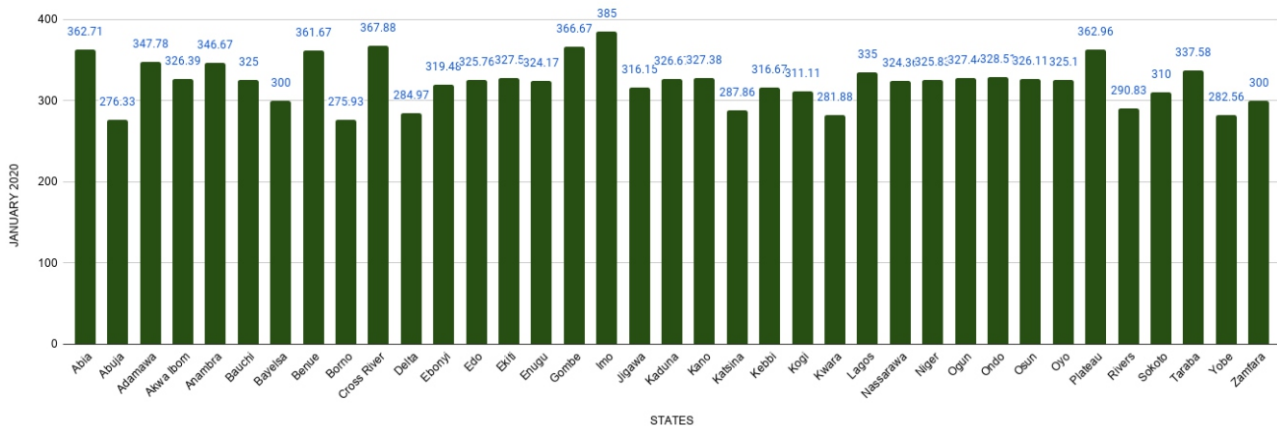

States with the highest average price per gallon of kerosene were Borno (N1,377.50), Adamawa (N1,335.00) and Katsina (N1,297.69).

States with the lowest average price per gallon of kerosene were Bayelsa (N1,114.62), Bauchi (N1,122.22) and Imo (N1,135.31).

NATIONAL HOUSEHOLD KEROSENE PRICE WATCH - JANUARY 2020

Average Kerosene Prices per litre Across States

STATES WITH THE HIGHEST AVERAGE PRICES IN JANUARY 2020

	Jan-20	YoY %	MoM %
IMO	385.00	17.86	-0.26
CROSS RIVER	367.88	21.28	3.81
GOMBE	366.67	28.21	-3.75

STATES WITH THE LOWEST AVERAGE PRICES IN JANUARY 2020

	Jan-20	YoY %	MoM %
BORNO	275.93	2.02	2.26
ABUJA	276.33	-21.22	1.10
KWARA	281.88	1.19	-1.24

AVERAGE KEROSENE PRICES PER LITRE ACROSS STATES

NATIONAL HOUSEHOLD KEROSENE PRICE WATCH - JANUARY 2020